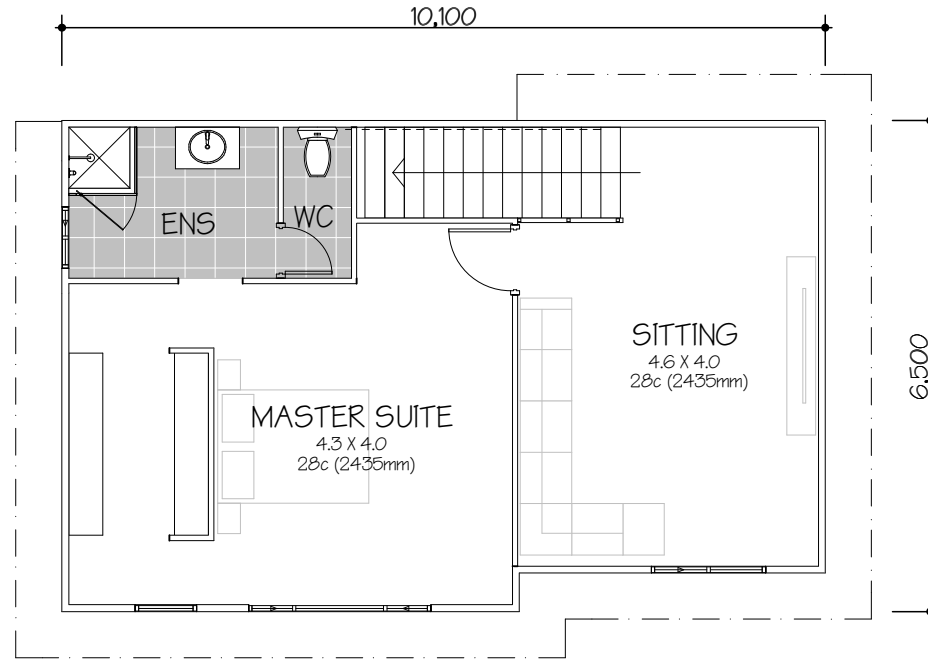

NAME
HOUSE (GF)
GARAGE
ALFRESCO
VERANDAH
199.51 m²

NAME
HOUSE (UF)
63.58
63.58 m²

BROCHURE PLAN

THE PERFECT - LIMITED EDITION