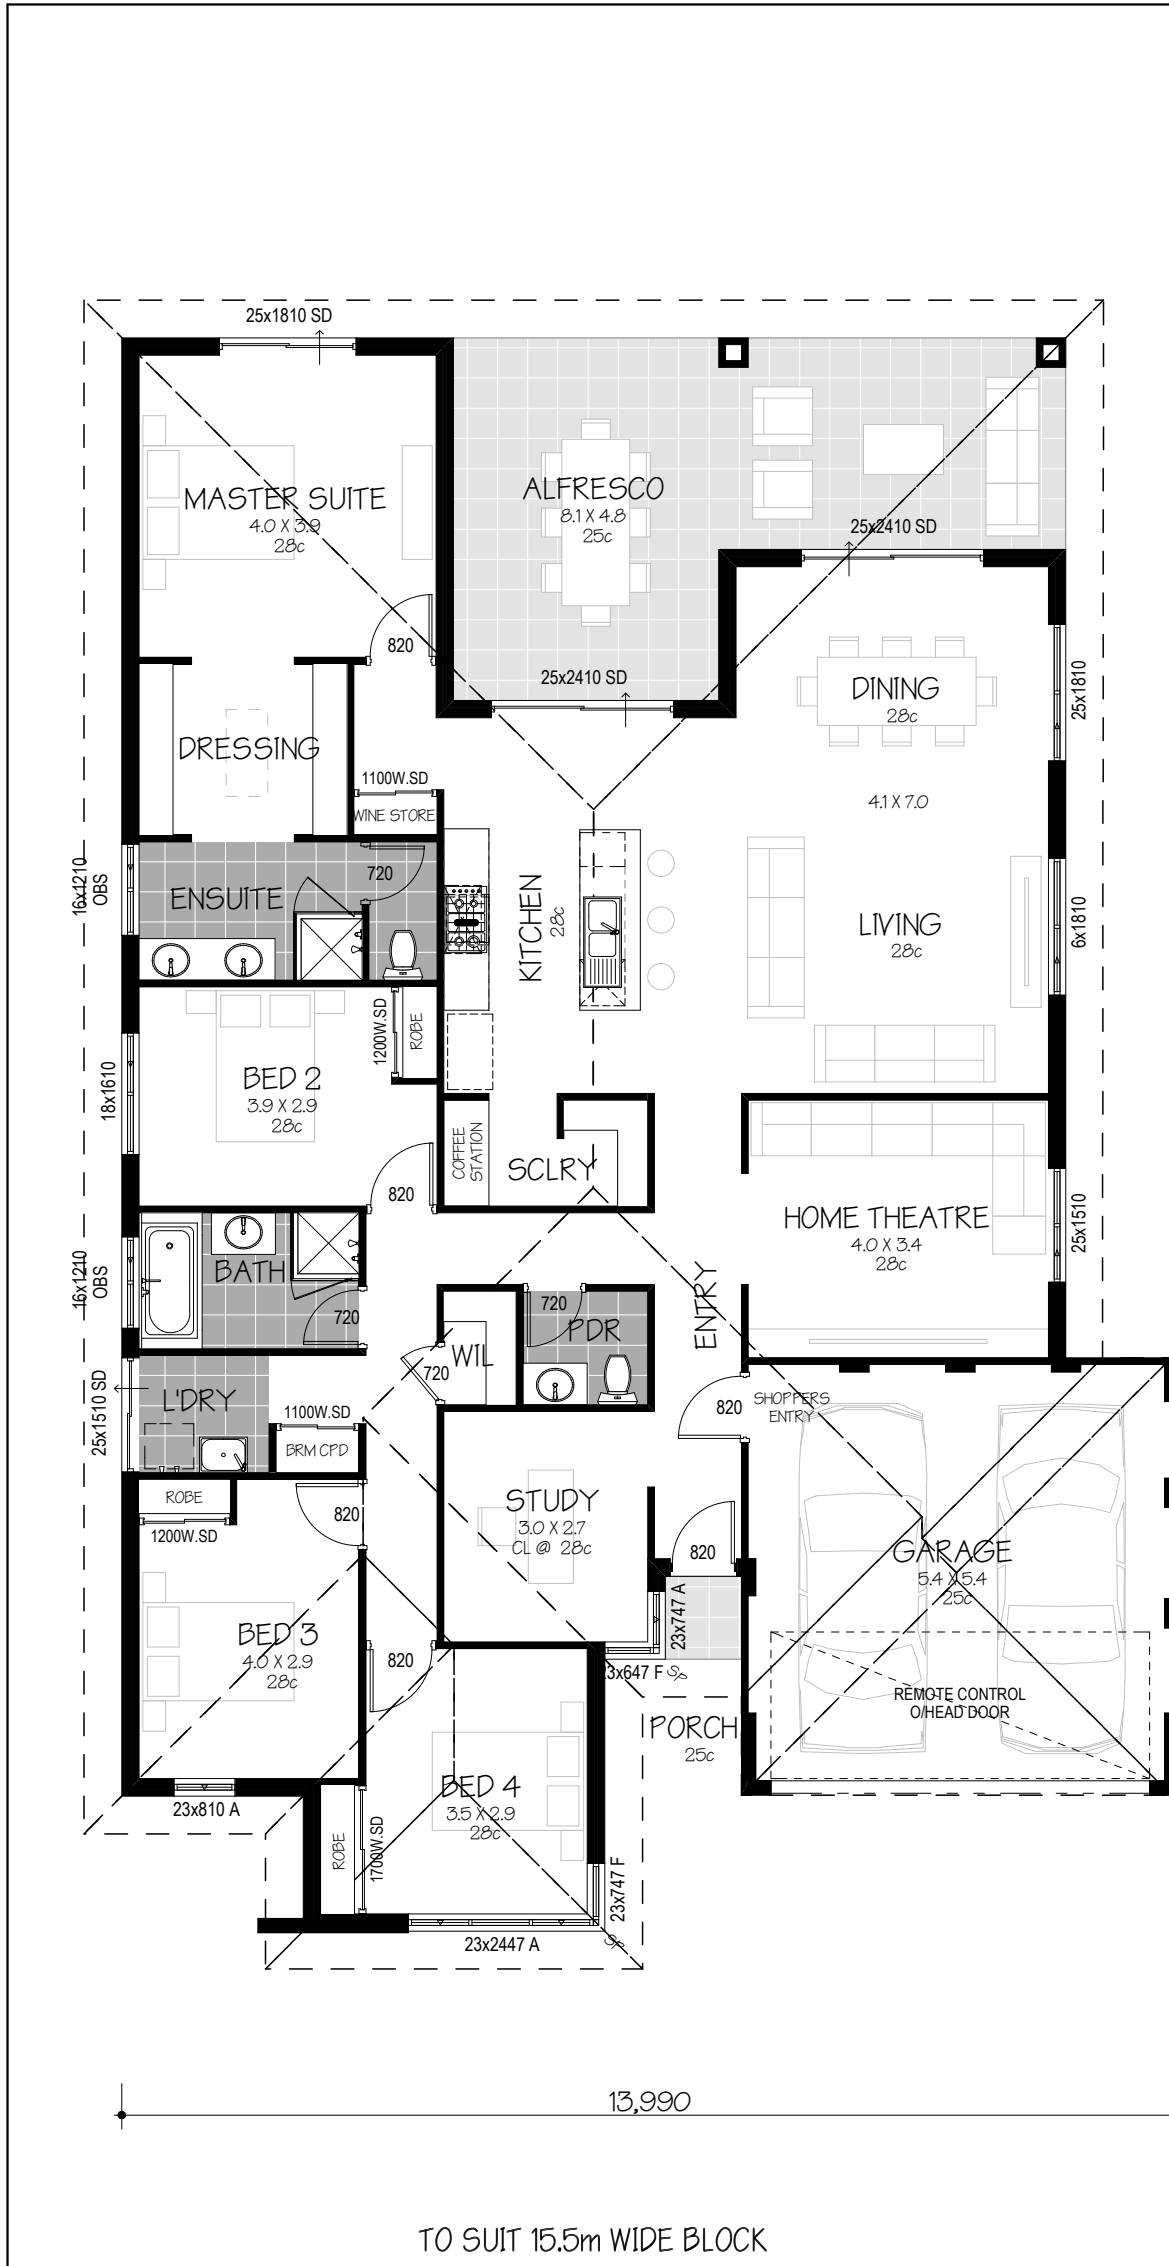

NAME	AREA
HOUSE (GF)	189.87
GARAGE	31.93
ALFRESCO	29.70
PORCH	1.11
	252.61 m ²

BROCHURE PLAN

THE TREMBLY - MODERN

NAME	AREA
HOUSE (GF)	189.87
GARAGE	31.93
ALFRESCO	29.70
PORCH	1.11
	252.61 m ²

FLOOR PLAN

THE TREMBLY - MODERN