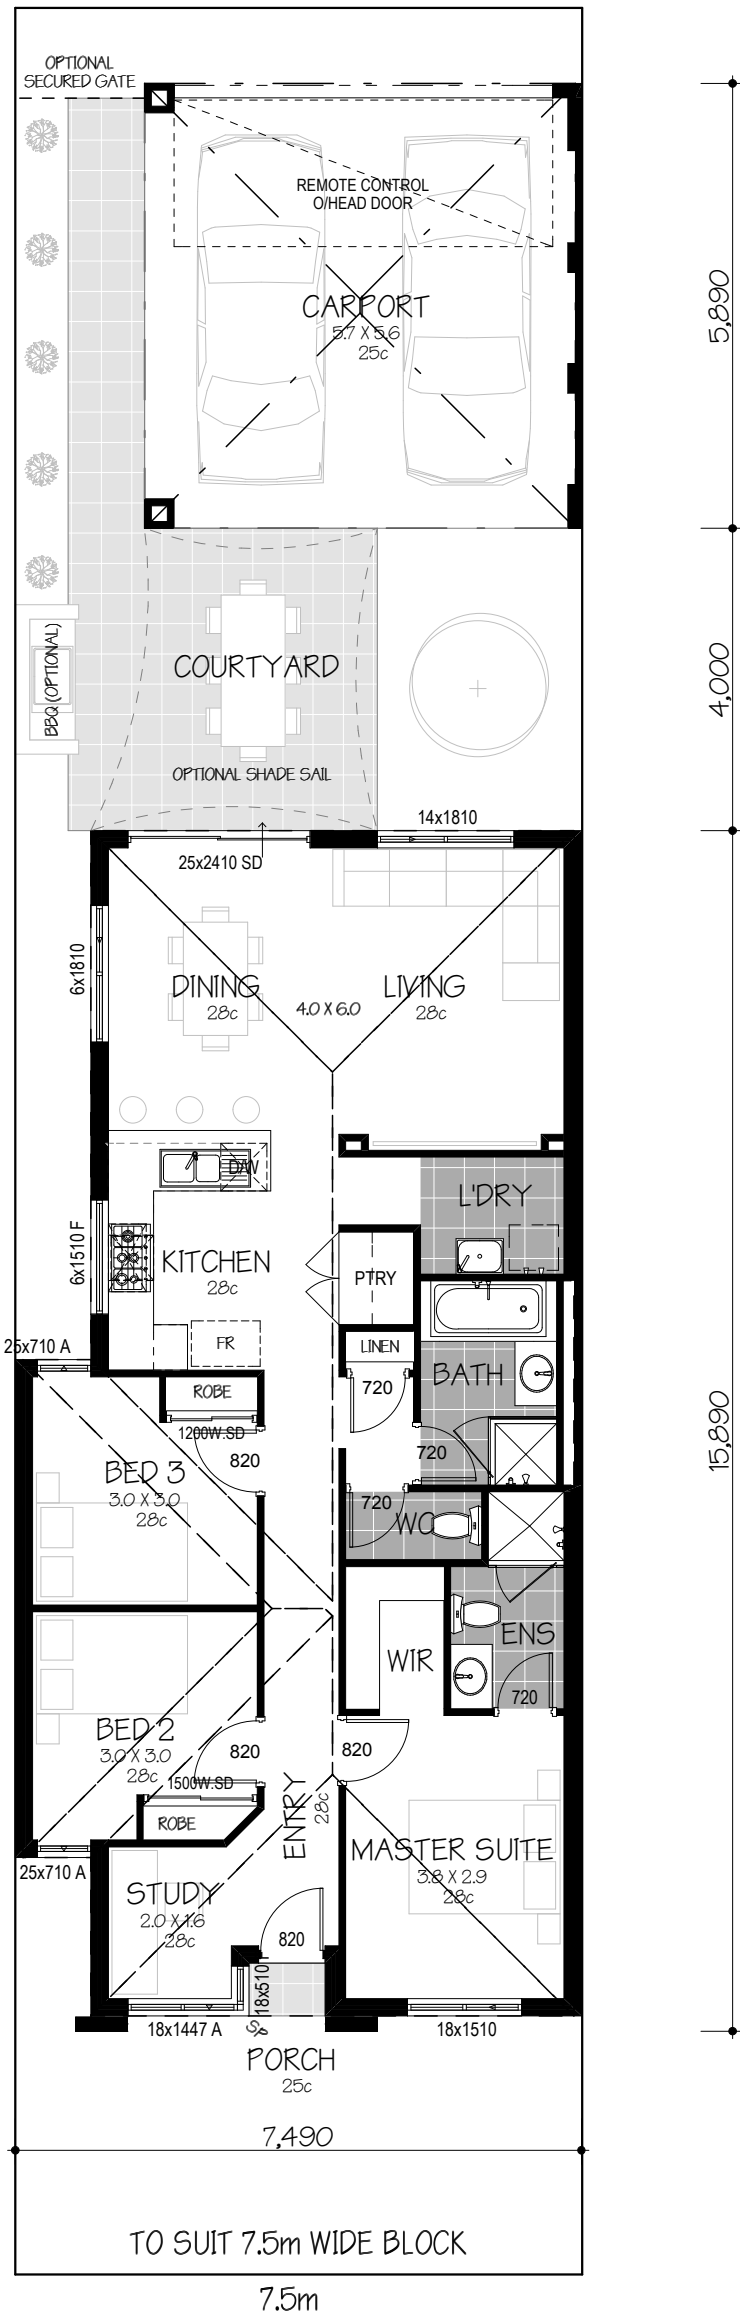

NAME	AREA
HOUSE (GF)	107.71
CARPORT	34.10
PORCH	1.50
	143.31 m <sup>2</sup>

BROCHURE PLAN

THE SINTRA - MODERN

NAME	AREA
HOUSE (GF)	107.71
CARPORT	34.10
PORCH	1.50
	143.31 m <sup>2</sup>

FLOOR PLAN

THE SINTRA-MODERN