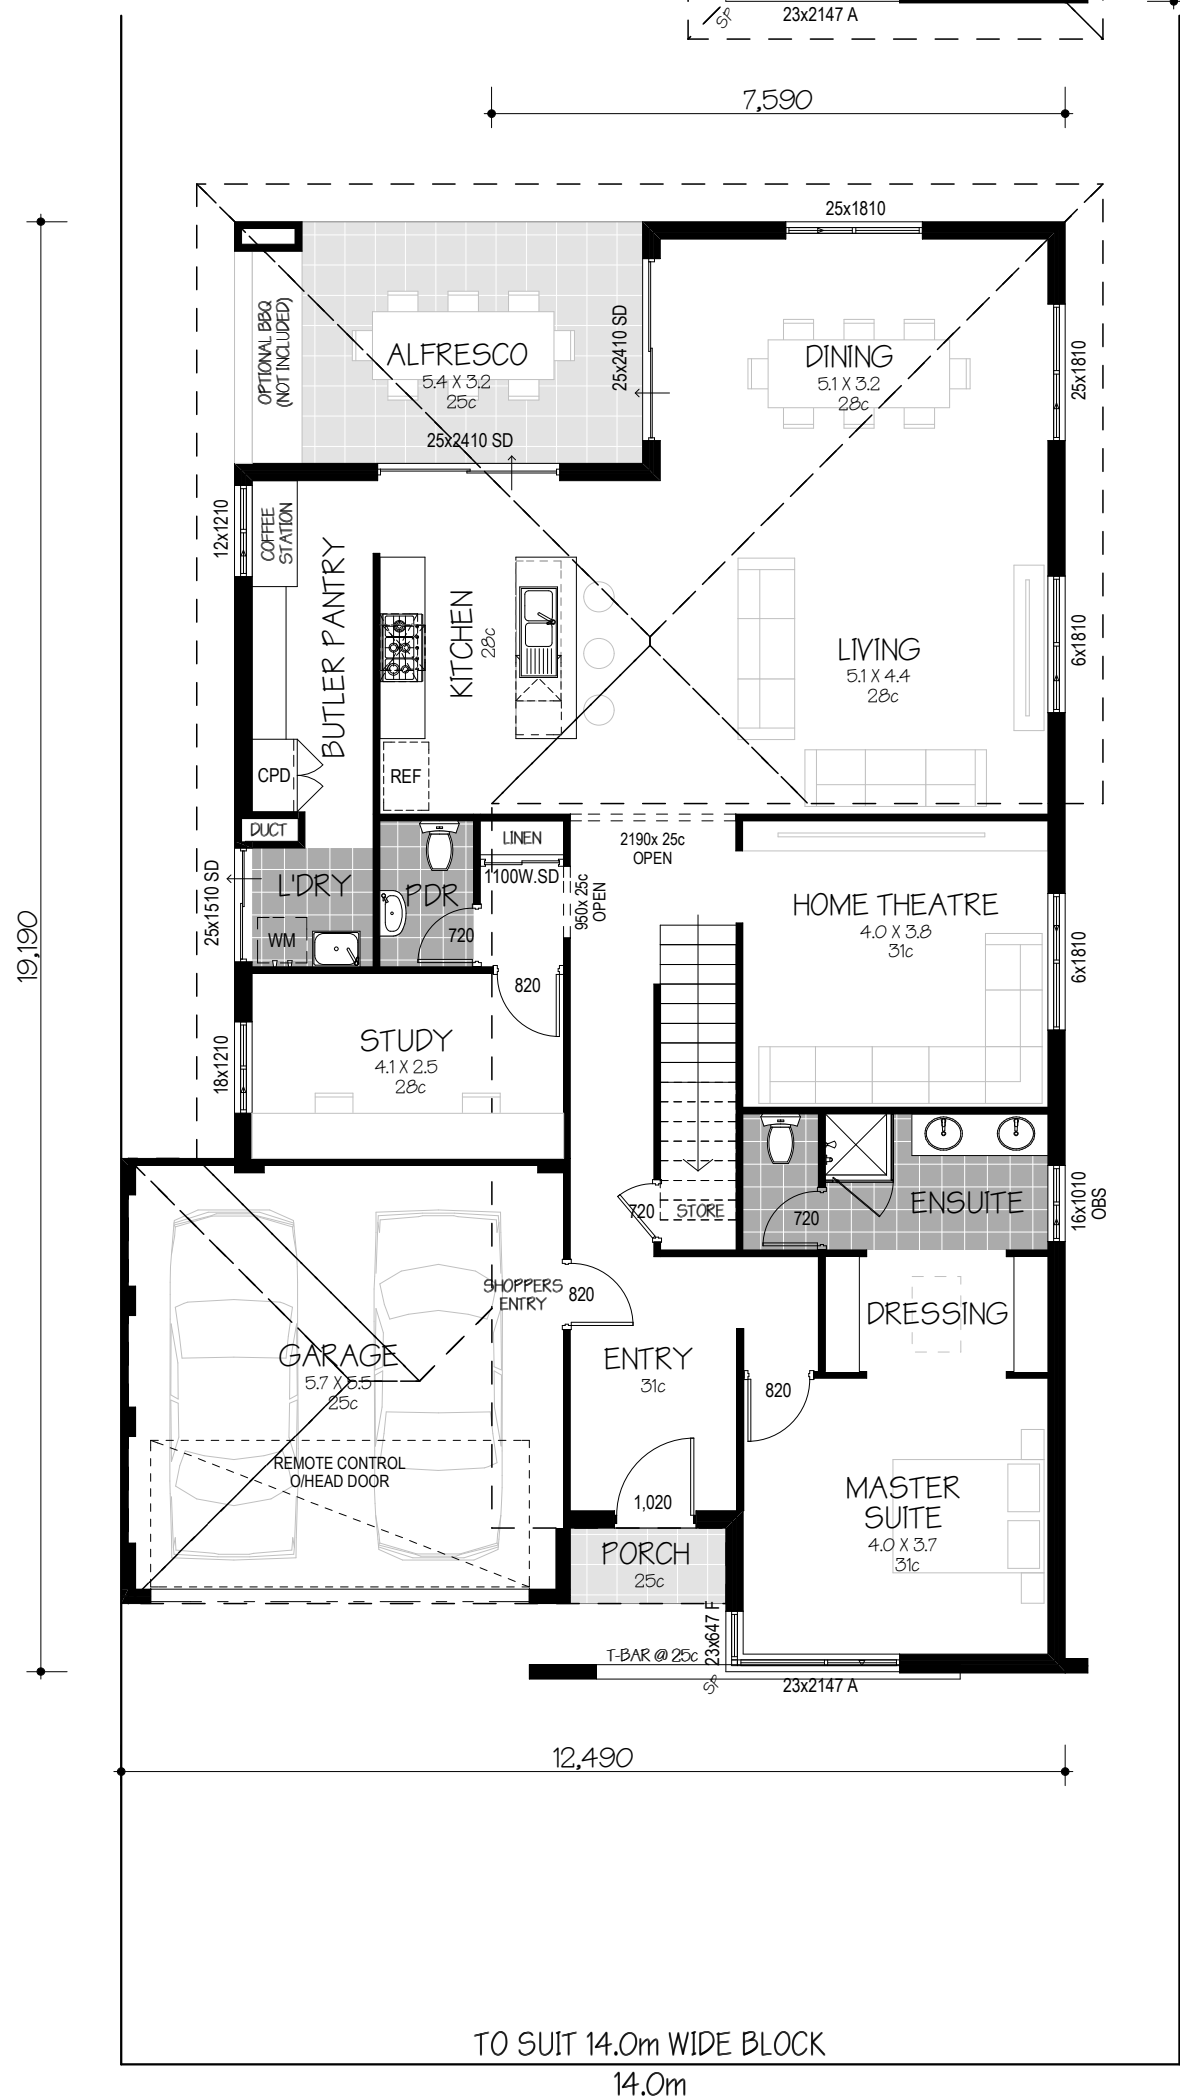

NAME	AREA
HOUSE (GF)	160.38
HOUSE (UF)	81.32
GARAGE	33.20
ALFRESCO	17.28
PORCH	2.06
	294.24..

TO SUIT 14.0m WIDE BLOCK
14.0m

BROCHURE PLAN

THE NAVITA - MODERN

NAME	AREA
HOUSE (GF)	160.38
HOUSE (UF)	81.32
GARAGE	33.20
ALFRESCO	17.28
PORCH	2.06
	294.24

TO SUIT 14.0m WIDE BLOCK
14.0m

FLOOR PLAN
THE NAVITA - MODERN