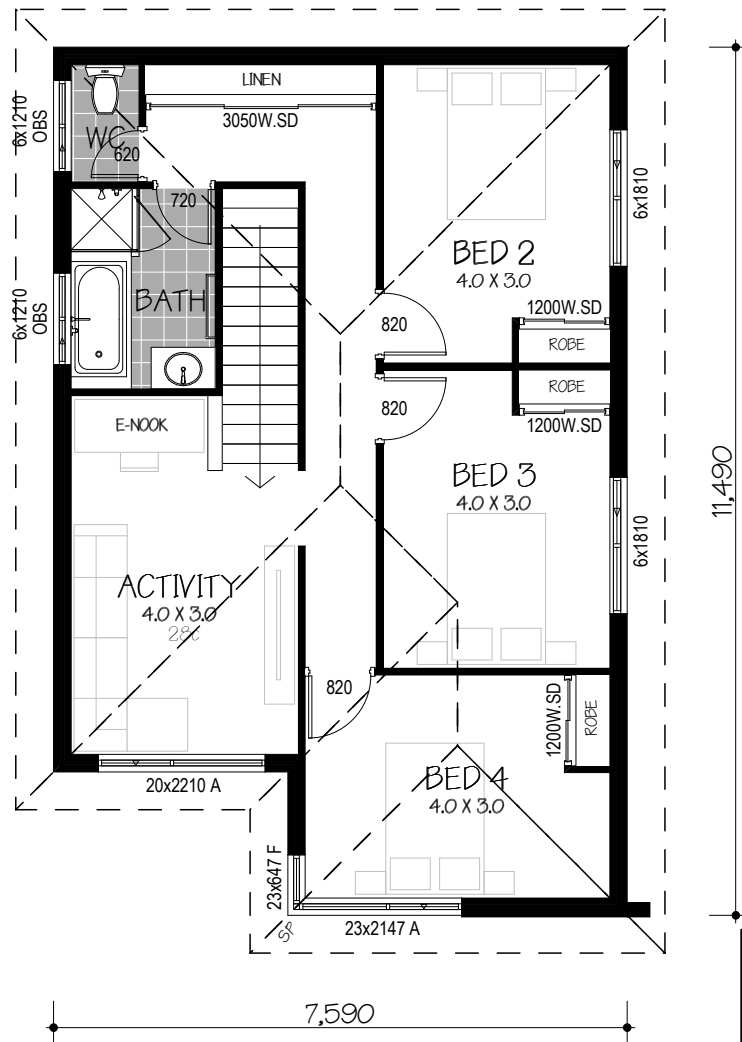

NAME	AREA
HOUSE (GF)	160.38
HOUSE (UF)	81.32
GARAGE	33.20
ALFRESCO	17.28
PORCH	2.06
	294.24..

TO SUIT 14.0m WIDE BLOCK
14.0m

BROCHURE PLAN

THE NAVITA - MODERN

NAME	AREA
HOUSE (GF)	160.38
HOUSE (UF)	81.32
GARAGE	33.20
ALFRESCO	17.28
PORCH	2.06
	294.24

TO SUIT 14.0m WIDE BLOCK
14.0m

FLOOR PLAN
THE NAVITA - MODERN