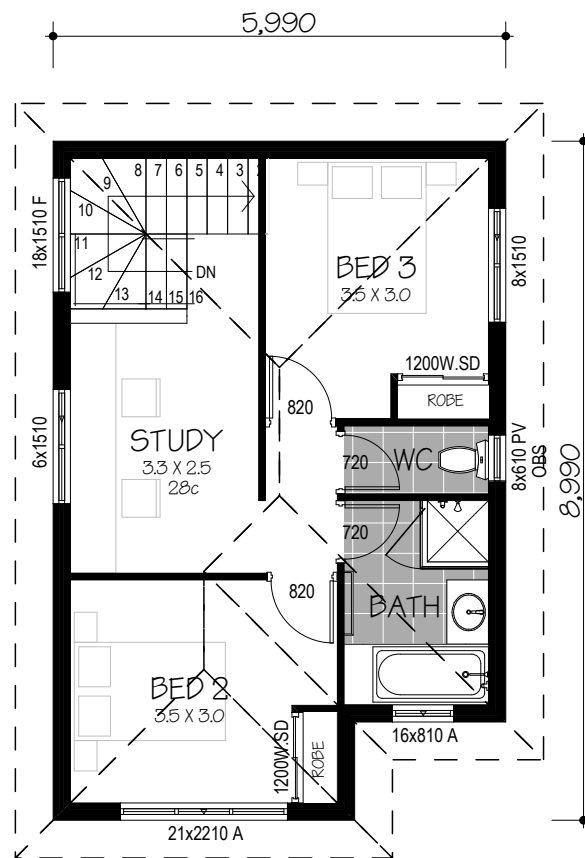

00000000000000000000

NAME	AREA
HOUSE (GF)	110.51
HOUSE (UF)	51.25
GARAGE	32.36
ALFRESCO	12.90
PORCH	1.11
TOTAL	208.13

BROCHURE PLAN

THE MYKONOS - MODERN

FLOOR PLAN 1 OF 1

NAME	AREA
HOUSE (GF)	110.51
HOUSE (UF)	51.25
GARAGE	32.36
ALFRESCO	12.90
PORCH	1.11
	208.13

FLOOR PLAN

THE MYKONOS - MODERN