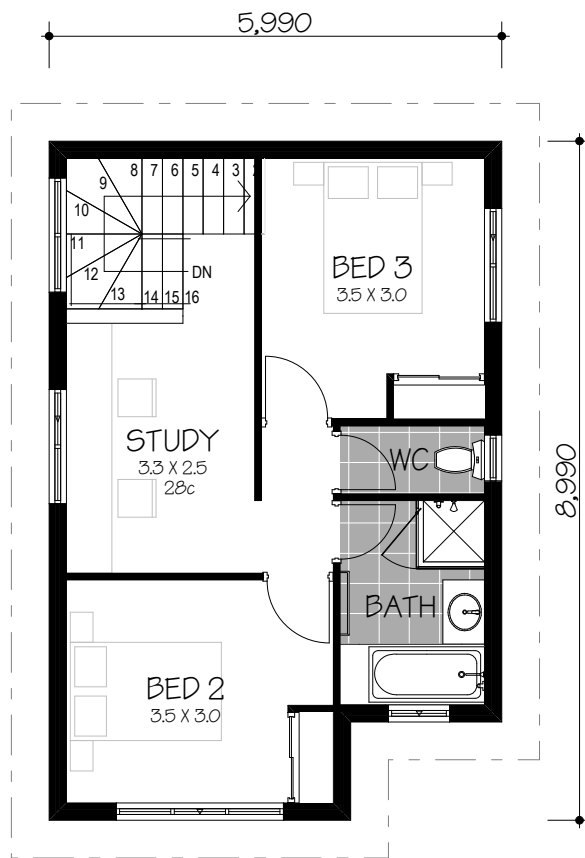

00000000000000000000

NAME	AREA
HOUSE (GF)	110.51
HOUSE (UF)	51.25
GARAGE	32.36
ALFRESCO	12.90
PORCH	1.11
TOTAL	208.13

BROCHURE PLAN

THE MYKONOS - MODERN

FLOOR PLAN 1 OF 1

NAME	AREA
HOUSE (GF)	110.51
HOUSE (UF)	51.25
GARAGE	32.36
ALFRESCO	12.90
PORCH	1.11
	208.13

FLOOR PLAN

THE MYKONOS - MODERN