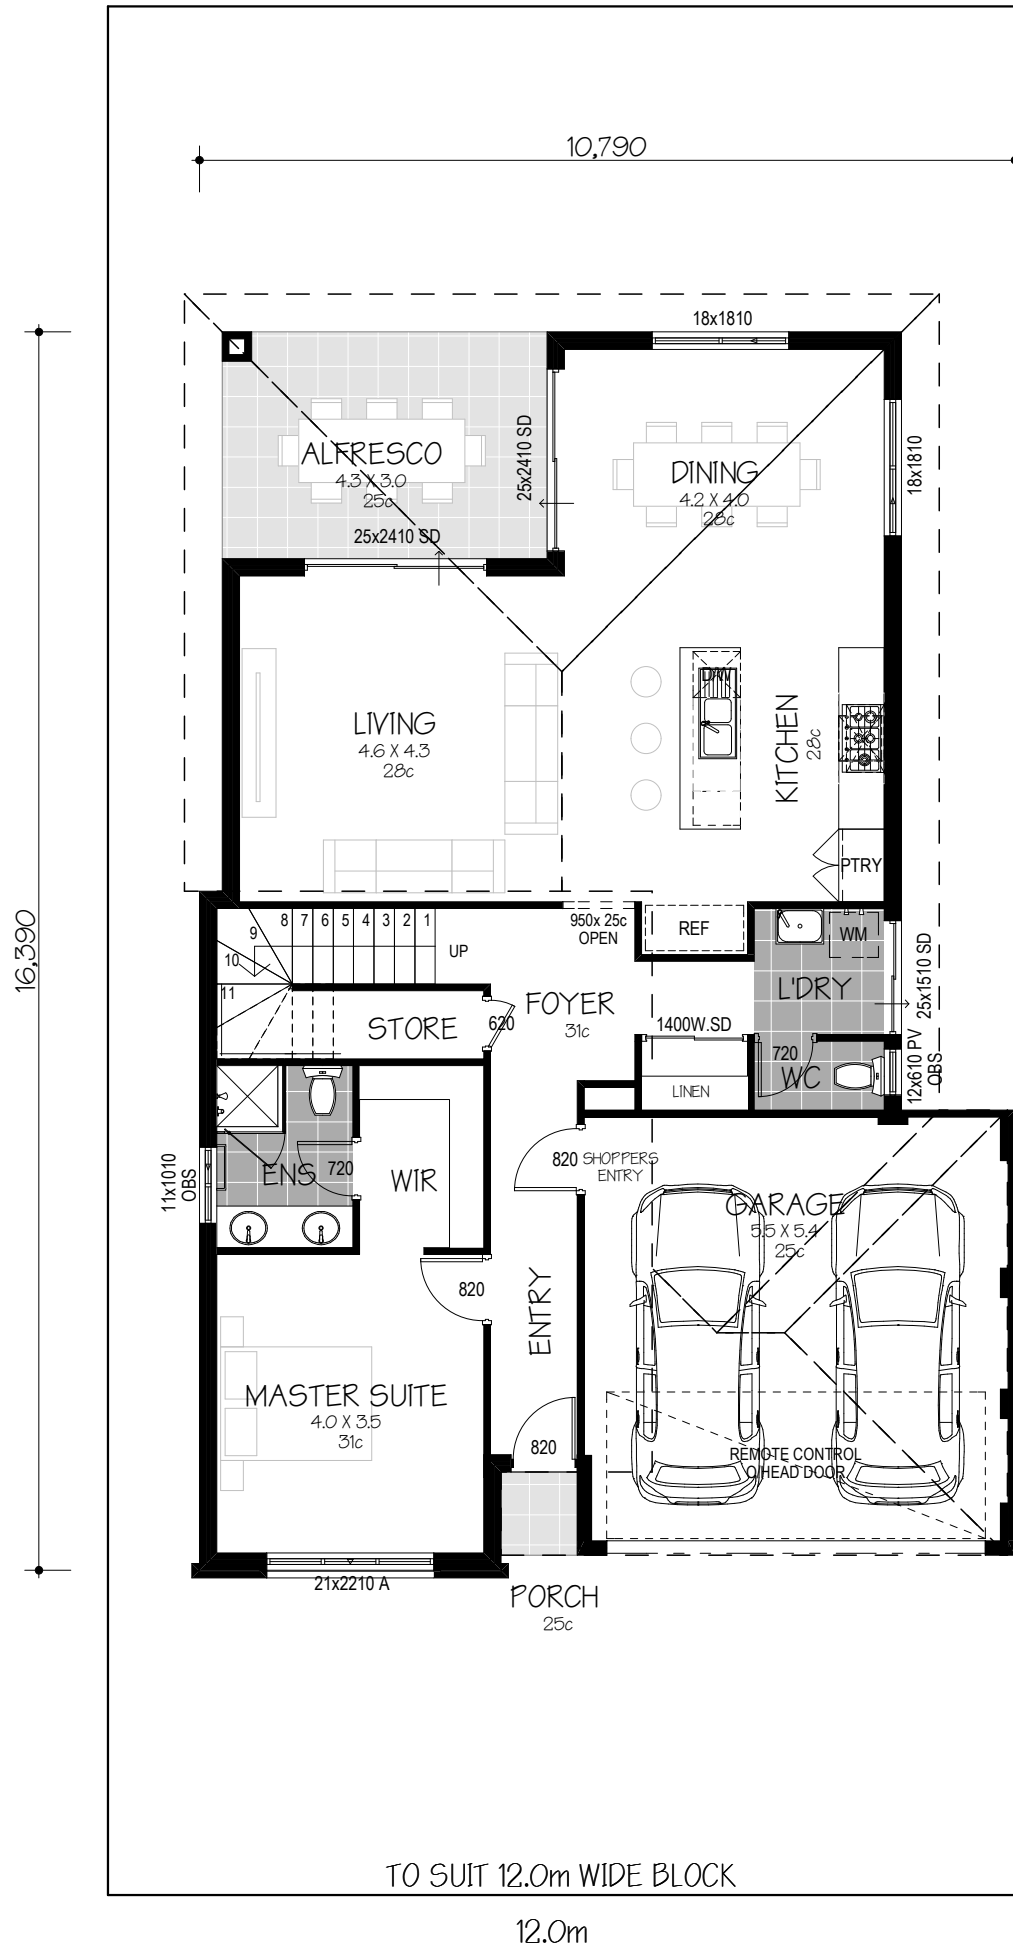

00000000000000000000

NAME	AREA
HOUSE (GF)	110.51
HOUSE (UF)	51.25
GARAGE	32.36
ALFRESCO	12.90
PORCH	1.11
TOTAL	208.13

BROCHURE PLAN

THE MYKONOS - MODERN

FLOOR PLAN 1 OF 1

NAME	AREA
HOUSE (GF)	110.51
HOUSE (UF)	51.25
GARAGE	32.36
ALFRESCO	12.90
PORCH	1.11
	208.13

FLOOR PLAN

THE MYKONOS - MODERN