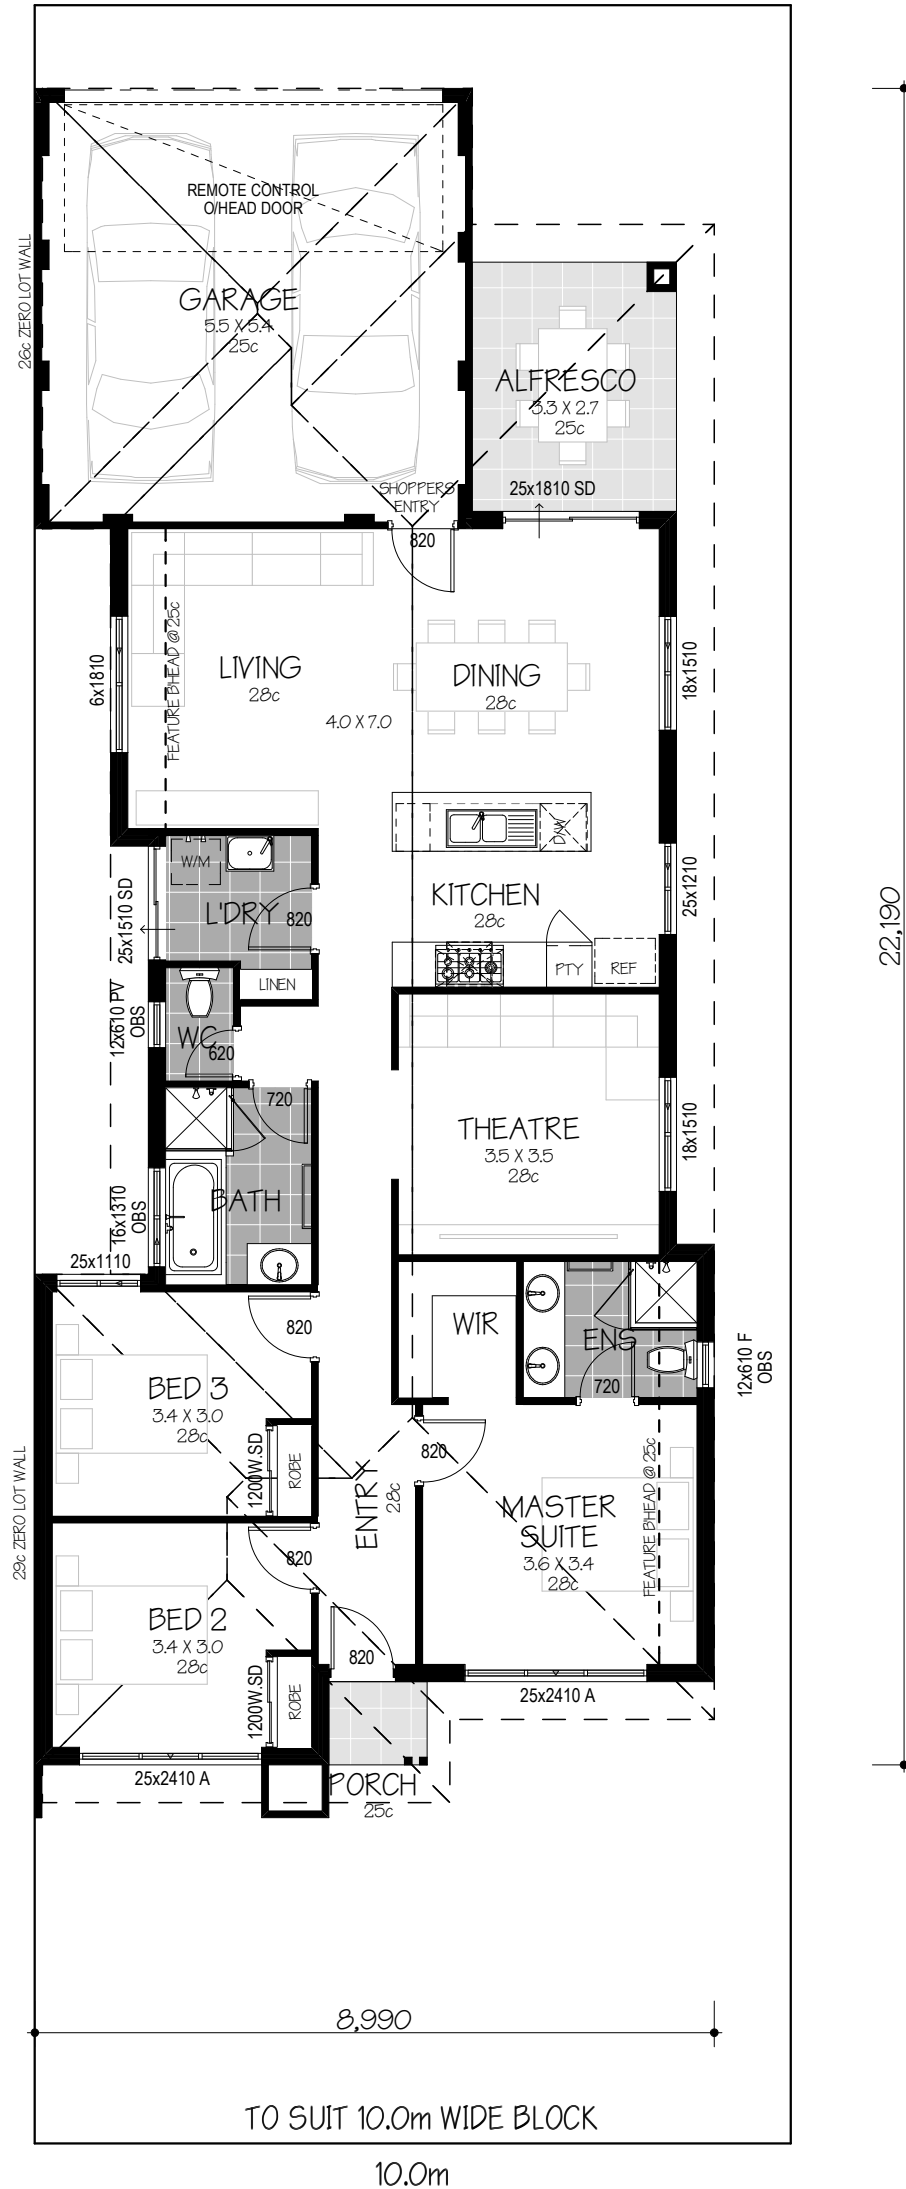

NAME	AREA
HOUSE	125.08
GARAGE	33.32
ALFRESCO	8.91
PORCH	1.43
	168.74 m ²

BROCHURE PLAN

THE MOLOKAI - MODERN

NAME	AREA
HOUSE	125.08
GARAGE	33.32
ALFRESCO	8.91
PORCH	1.43
	168.74 m ²

FLOOR PLAN

THE MOLOKAI - MODERN