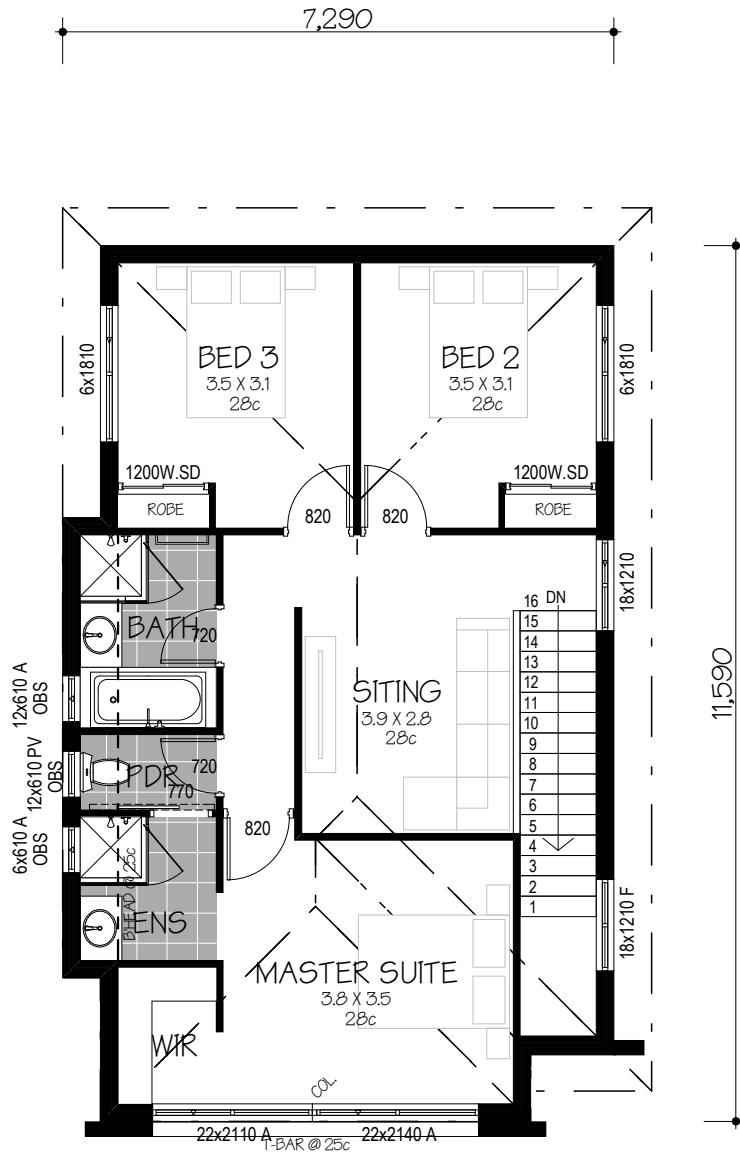

8,490

7,290

NAME	AREA
HOUSE GF	63.65
HOUSE UF	80.75
GARAGE	38.07
ALFRESCO	9.45
PORCH	1.11
	193.03 :

BROCHURE PLAN

THE MALTA - MODERN

NAME	AREA
HOUSE GF	63.65
HOUSE UF	80.75
GARAGE	38.07
ALFRESCO	9.45
PORCH	1.11
	193.03 :

FLOOR PLAN

THE MALTA - MODERN