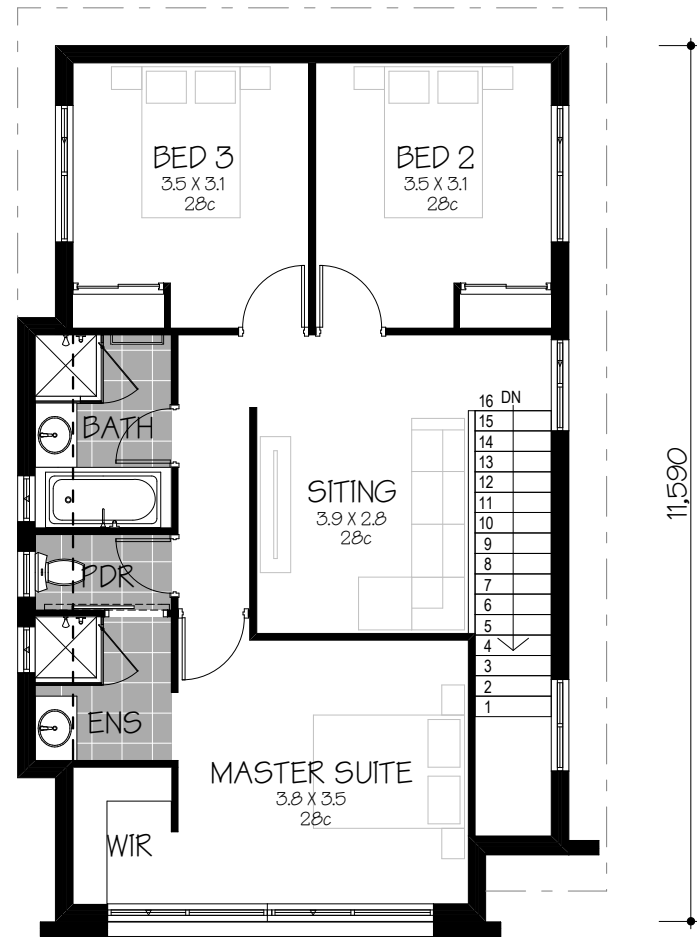

8,490

7,290

NAME	AREA
HOUSE GF	63.65
HOUSE UF	80.75
GARAGE	38.07
ALFRESCO	9.45
PORCH	1.11
	193.03 :

BROCHURE PLAN

THE MALTA - MODERN

NAME	AREA
HOUSE GF	63.65
HOUSE UF	80.75
GARAGE	38.07
ALFRESCO	9.45
PORCH	1.11
	193.03 :

FLOOR PLAN

THE MALTA - MODERN