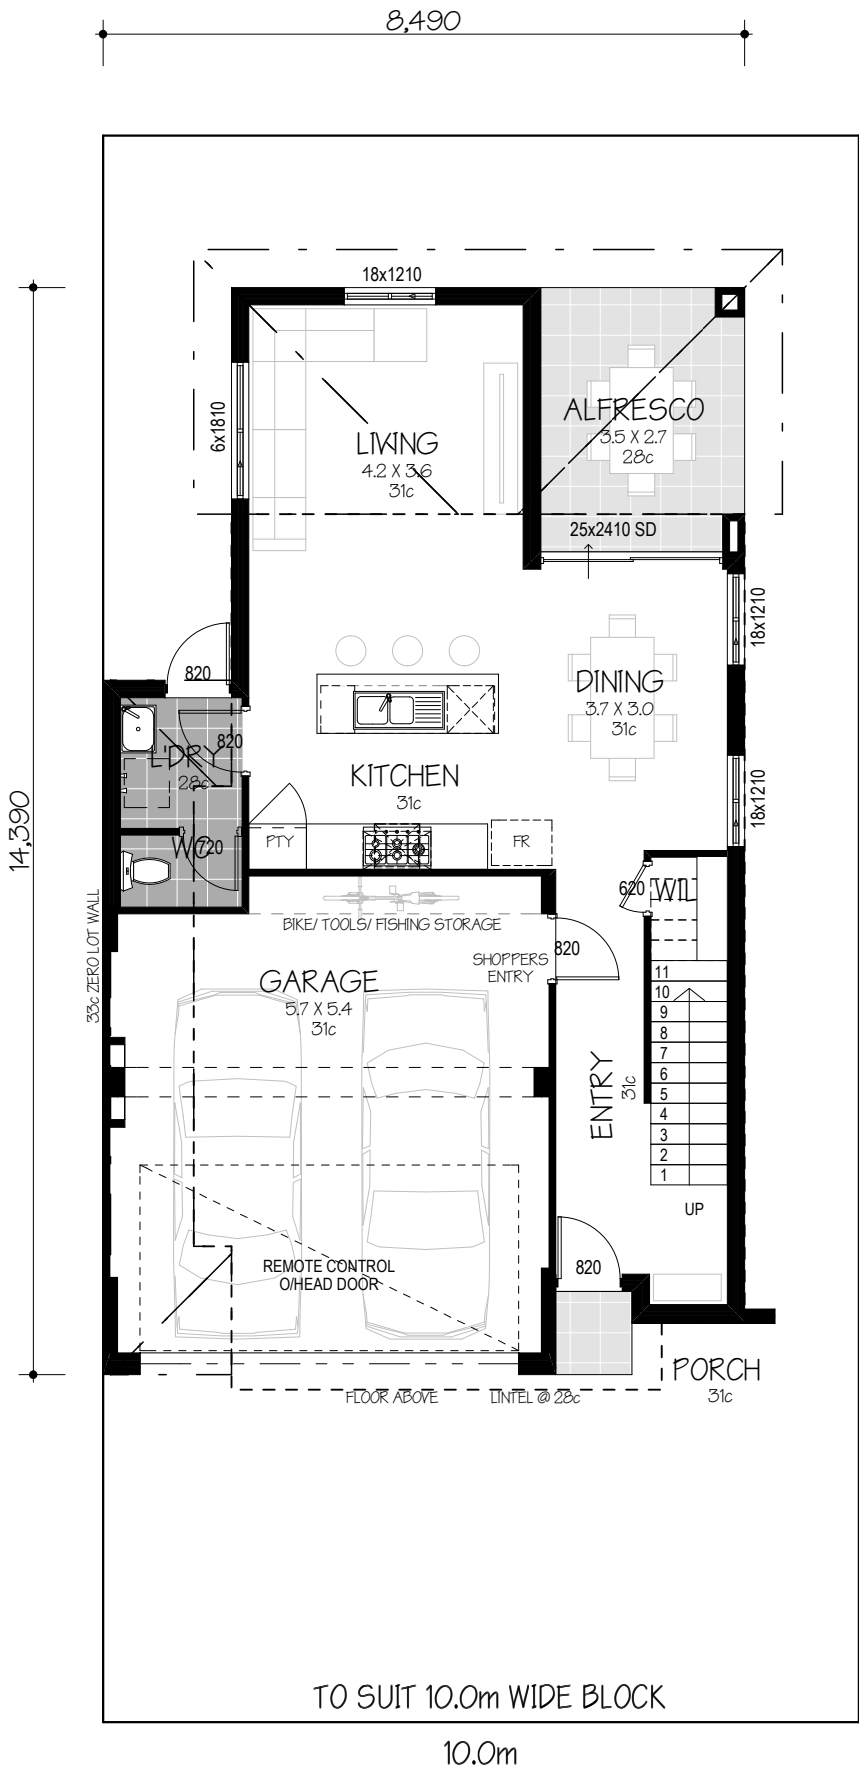

8,490

7,290

NAME	AREA
HOUSE GF	63.65
HOUSE UF	80.75
GARAGE	38.07
ALFRESCO	9.45
PORCH	1.11
	193.03 :

BROCHURE PLAN

THE MALTA - MODERN

NAME	AREA
HOUSE GF	63.65
HOUSE UF	80.75
GARAGE	38.07
ALFRESCO	9.45
PORCH	1.11
	193.03 :

FLOOR PLAN

THE MALTA - MODERN