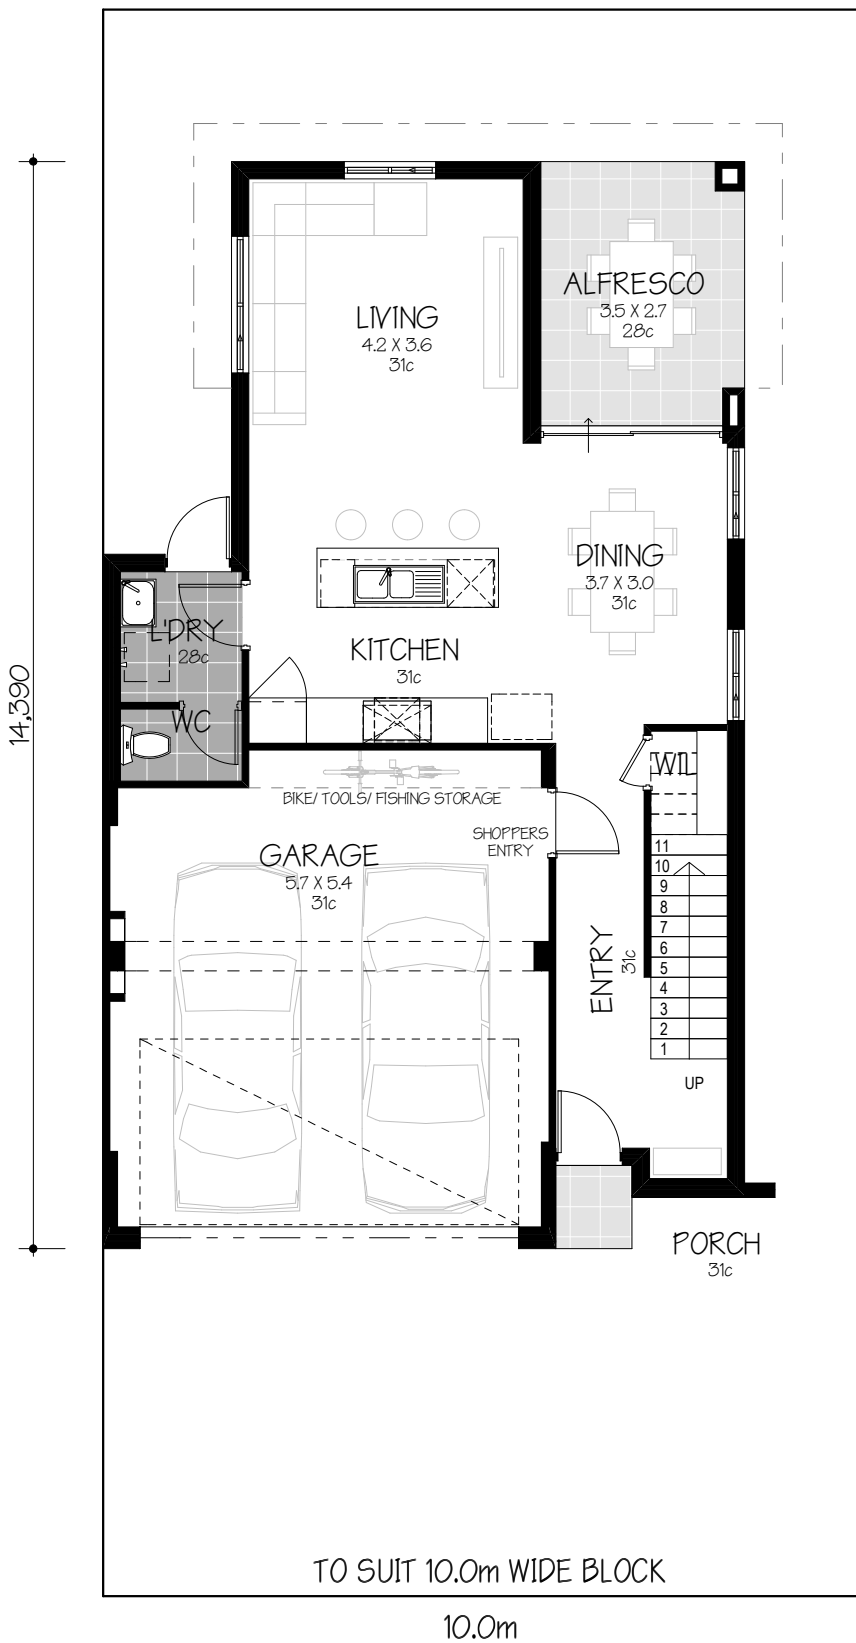

8,490

7,290

NAME	AREA
HOUSE GF	63.65
HOUSE UF	80.75
GARAGE	38.07
ALFRESCO	9.45
PORCH	1.11
	193.03 :

BROCHURE PLAN

THE MALTA - MODERN

NAME	AREA
HOUSE GF	63.65
HOUSE UF	80.75
GARAGE	38.07
ALFRESCO	9.45
PORCH	1.11
	193.03 :

FLOOR PLAN

THE MALTA - MODERN