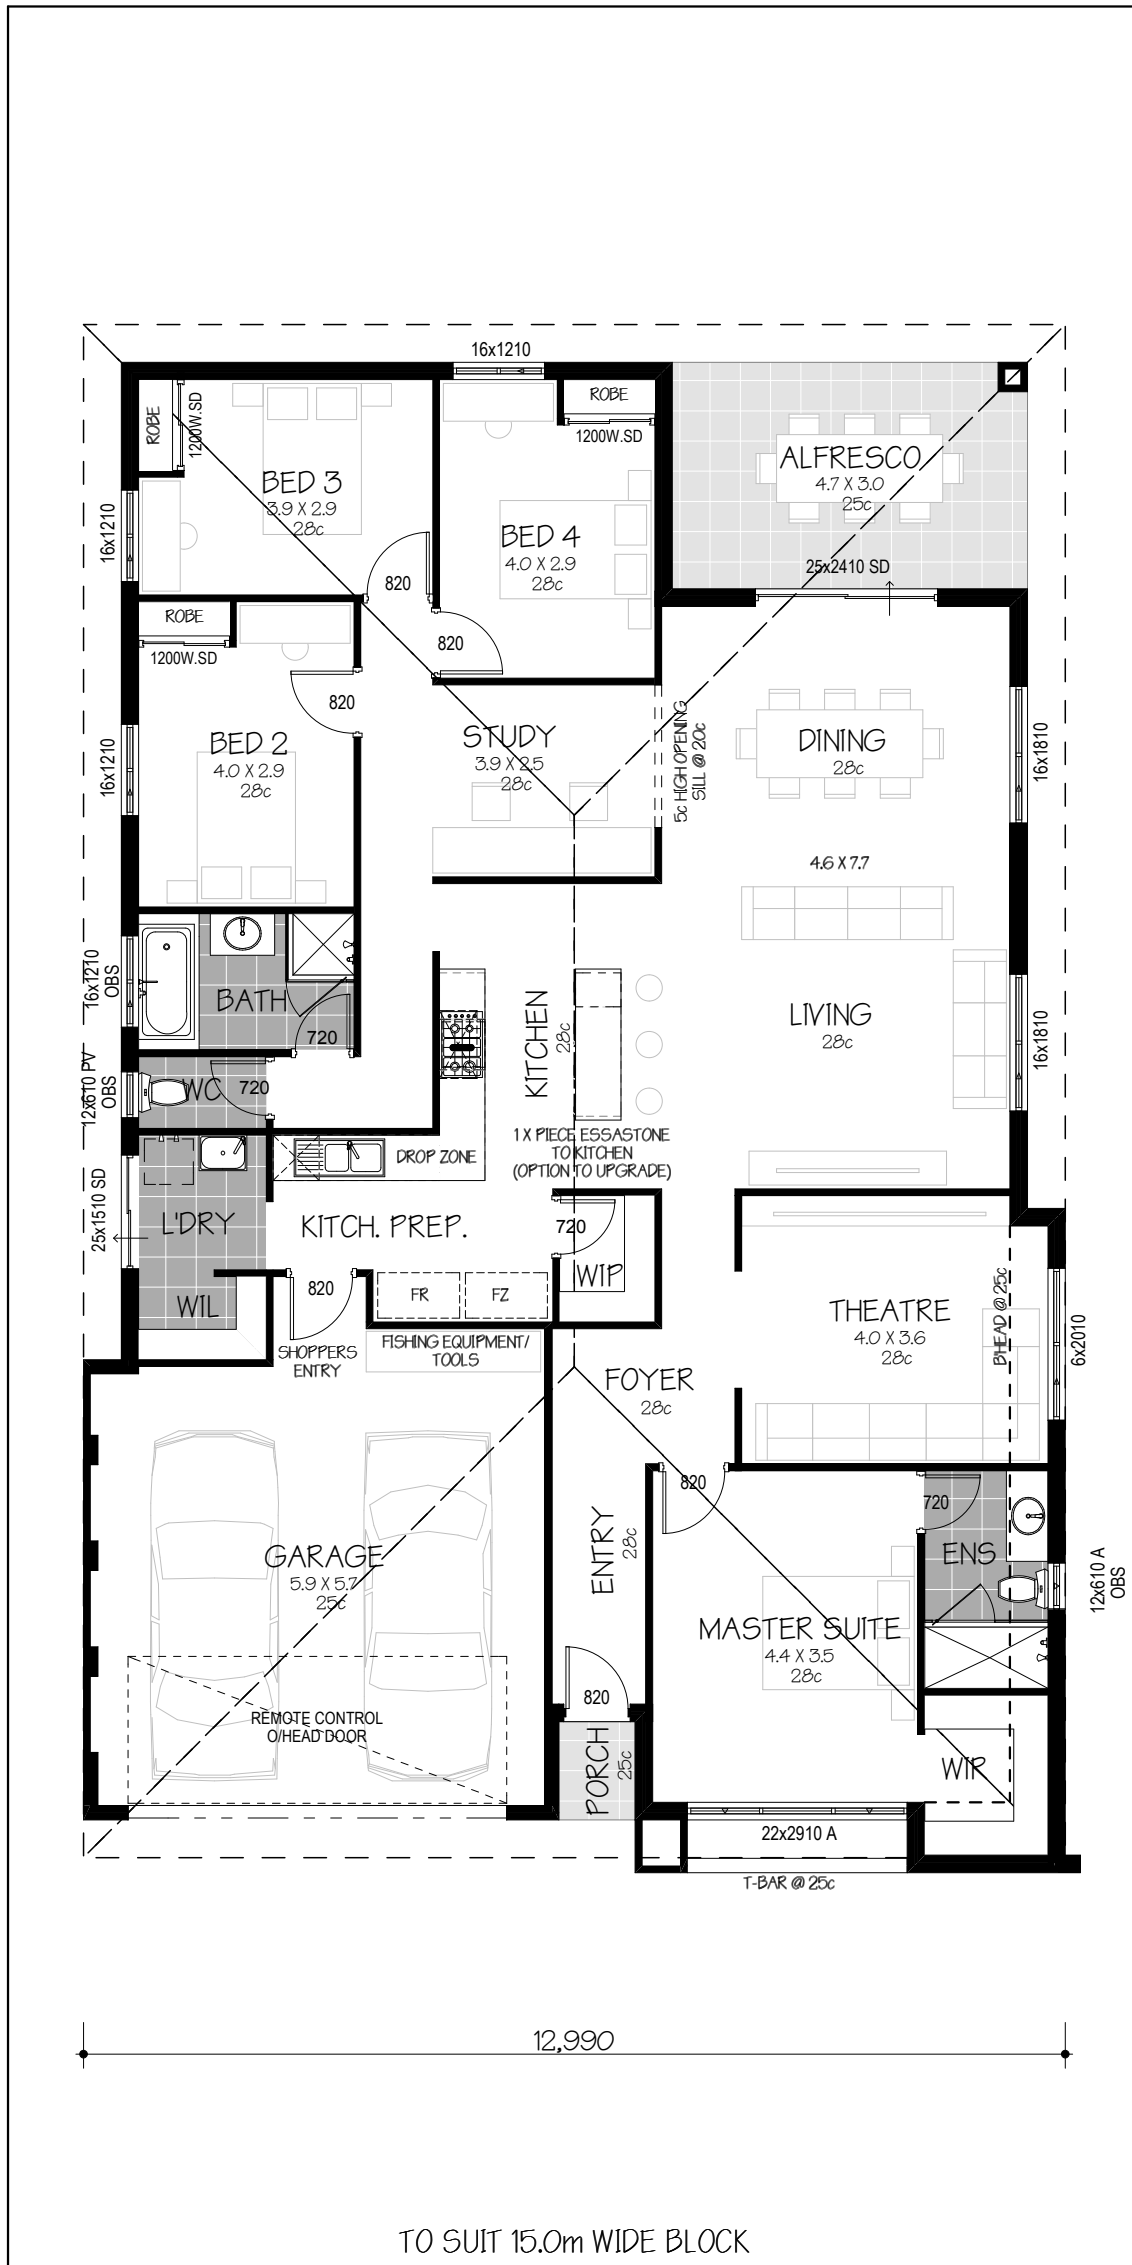

NAME	AREA
HOUSE (GF)	185.42
GARAGE	39.54
ALFRESCO	14.10
PORCH	1.31
	240.37 m ²

TO SUIT 15.0m WIDE BLOCK

15.0m

19,990

BROCHURE PLAN

THE KYOTO - MODERN

NAME	AREA
HOUSE (GF)	185.42
GARAGE	39.54
ALFRESCO	14.10
PORCH	1.31
	240.37 m ²

FLOOR PLAN

THE KYOTO - MODERN