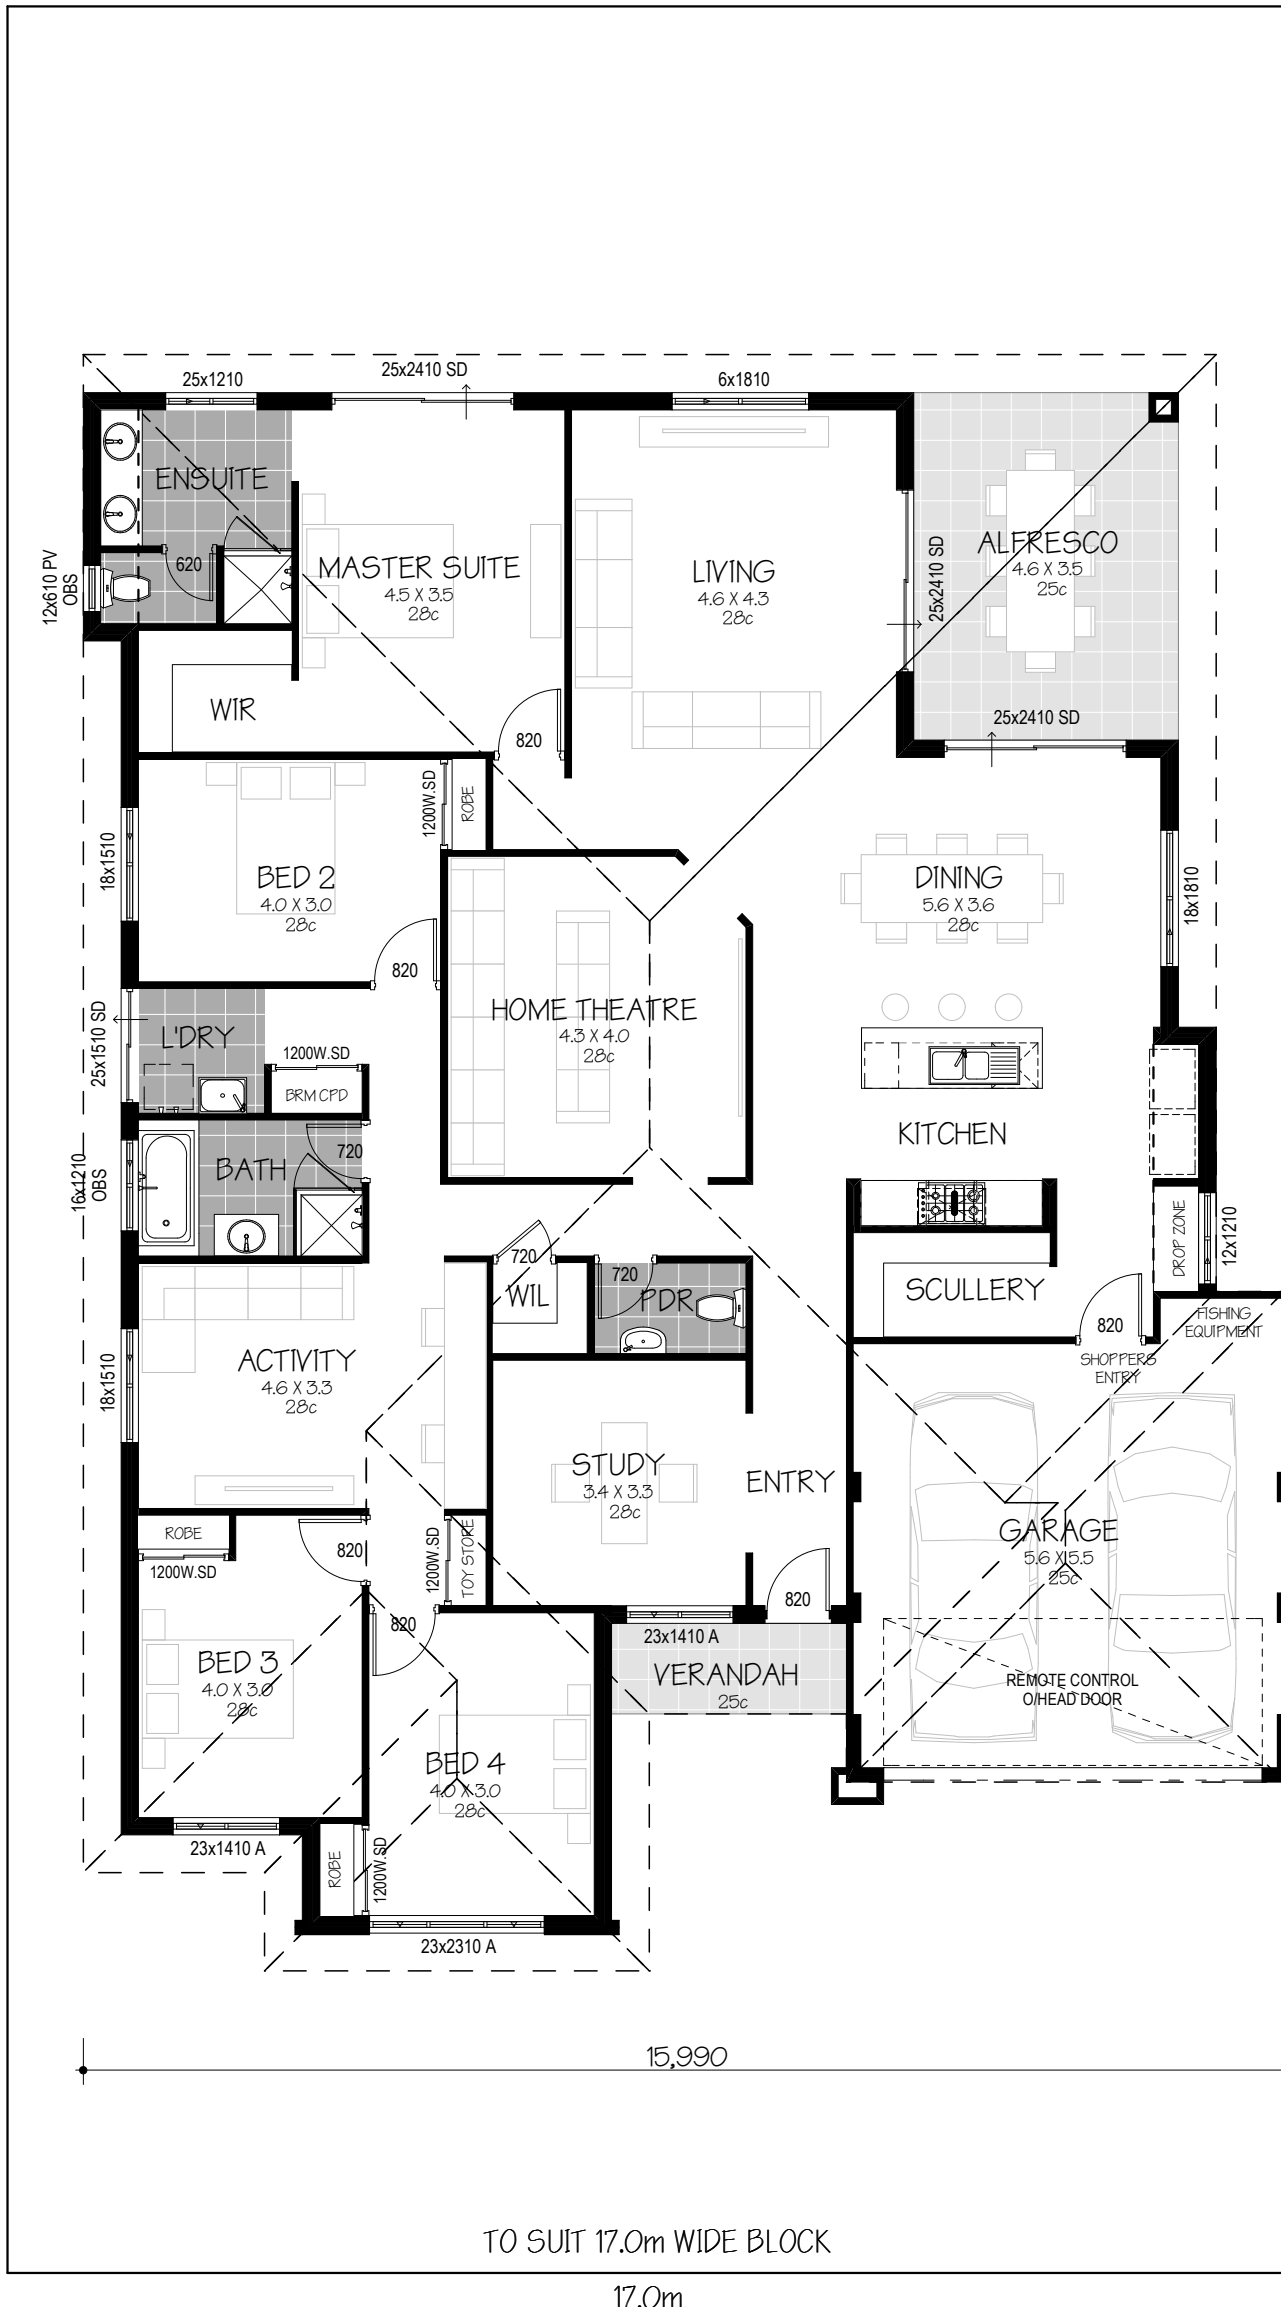

| NAME | AREA |
|------------|-----------------------|
| HOUSE (GF) | 222.53 |
| GARAGE | 34.15 |
| ALFRESCO | 16.10 |
| VERANDAH | 3.73 |
| | 276.51 m ² |

BROCHURE PLAN

THE EGADI - MODERN

| NAME | AREA |
|------------|-----------------------|
| HOUSE (GF) | 222.53 |
| GARAGE | 34.15 |
| ALFRESCO | 16.10 |
| VERANDAH | 3.73 |
| | 276.51 m ² |

FLOOR PLAN

THE EGADI - MODERN