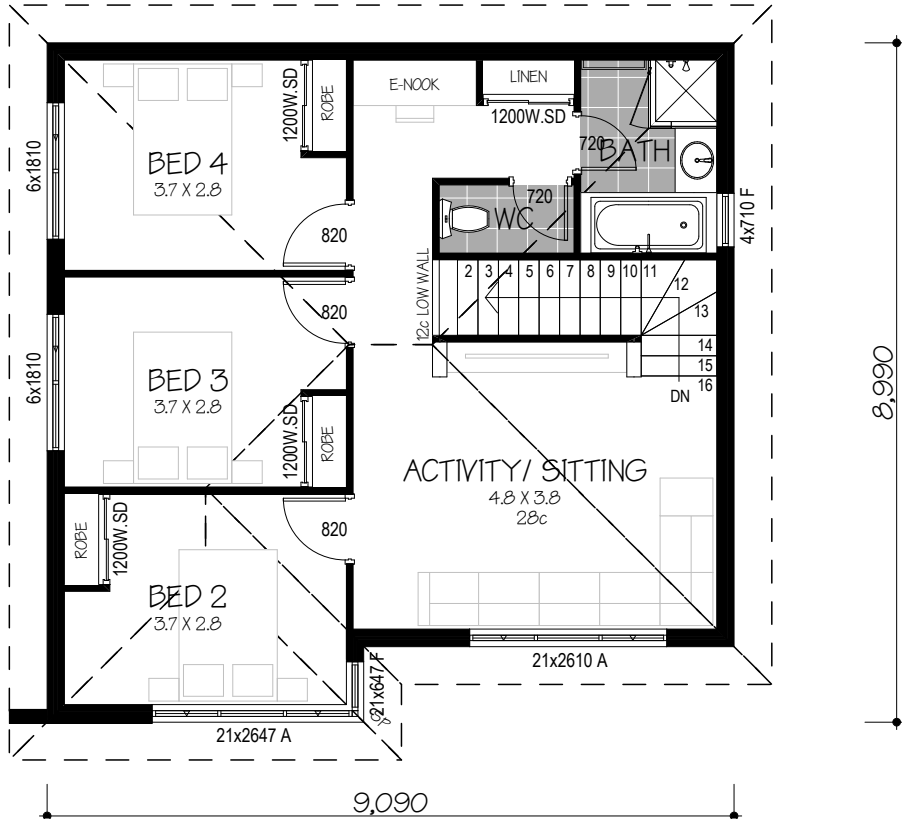

NAME	AREA
HOUSE (GF)	128.60
HOUSE (UF)	76.82
GARAGE	34.56
ALFRESCO	11.88
VERANDAH	4.06
	255.92..

BROCHURE PLAN

THE CORINALDO - MODERN

TO SUIT 16.0m WIDE BLOCK

16.0m

NAME	AREA
HOUSE (GF)	128.60
HOUSE (UF)	76.82
GARAGE	34.56
ALFRESCO	11.88
VERANDAH	4.06
	255.92..

FLOOR PLAN

THE CORINALDO - MODERN