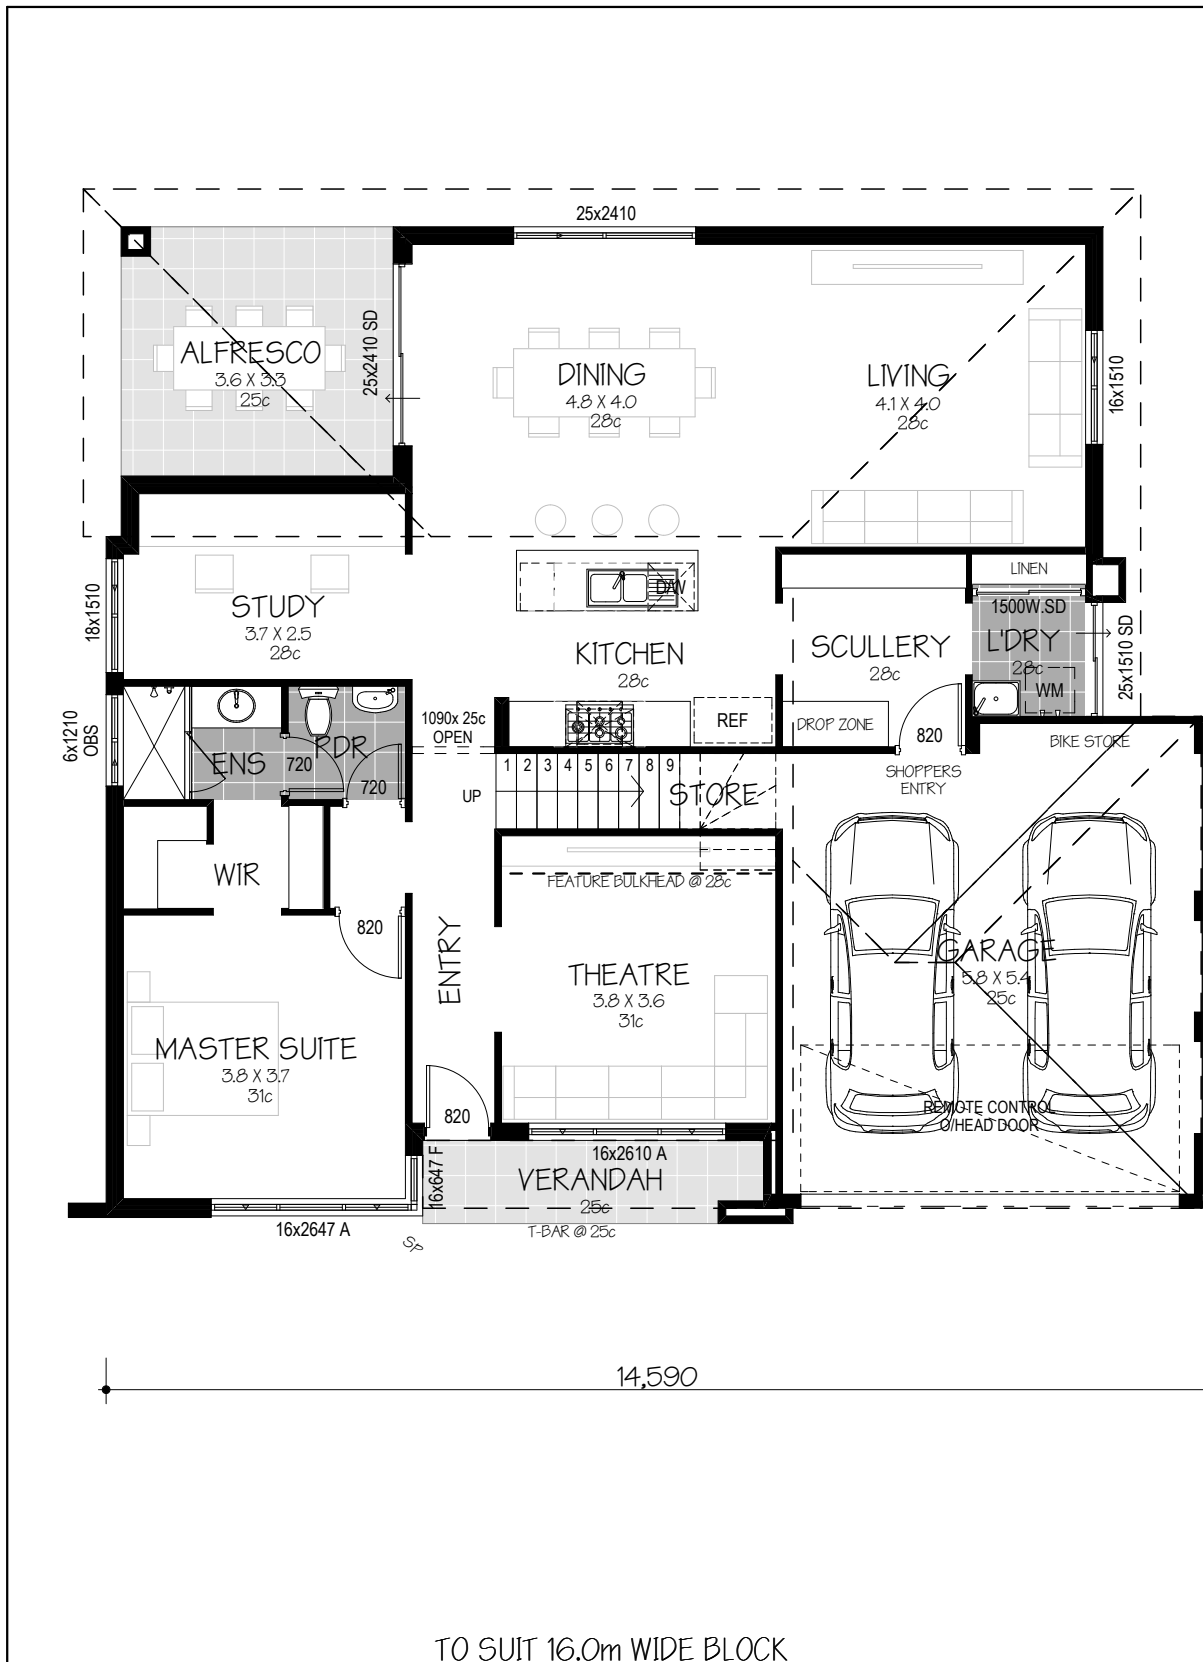

NAME	AREA
HOUSE (GF)	128.60
HOUSE (UF)	76.82
GARAGE	34.56
ALFRESCO	11.88
VERANDAH	4.06
	255.92..

BROCHURE PLAN

THE CORINALDO - MODERN

TO SUIT 16.0m WIDE BLOCK

16.0m

NAME	AREA
HOUSE (GF)	128.60
HOUSE (UF)	76.82
GARAGE	34.56
ALFRESCO	11.88
VERANDAH	4.06
	255.92..

FLOOR PLAN

THE CORINALDO - MODERN