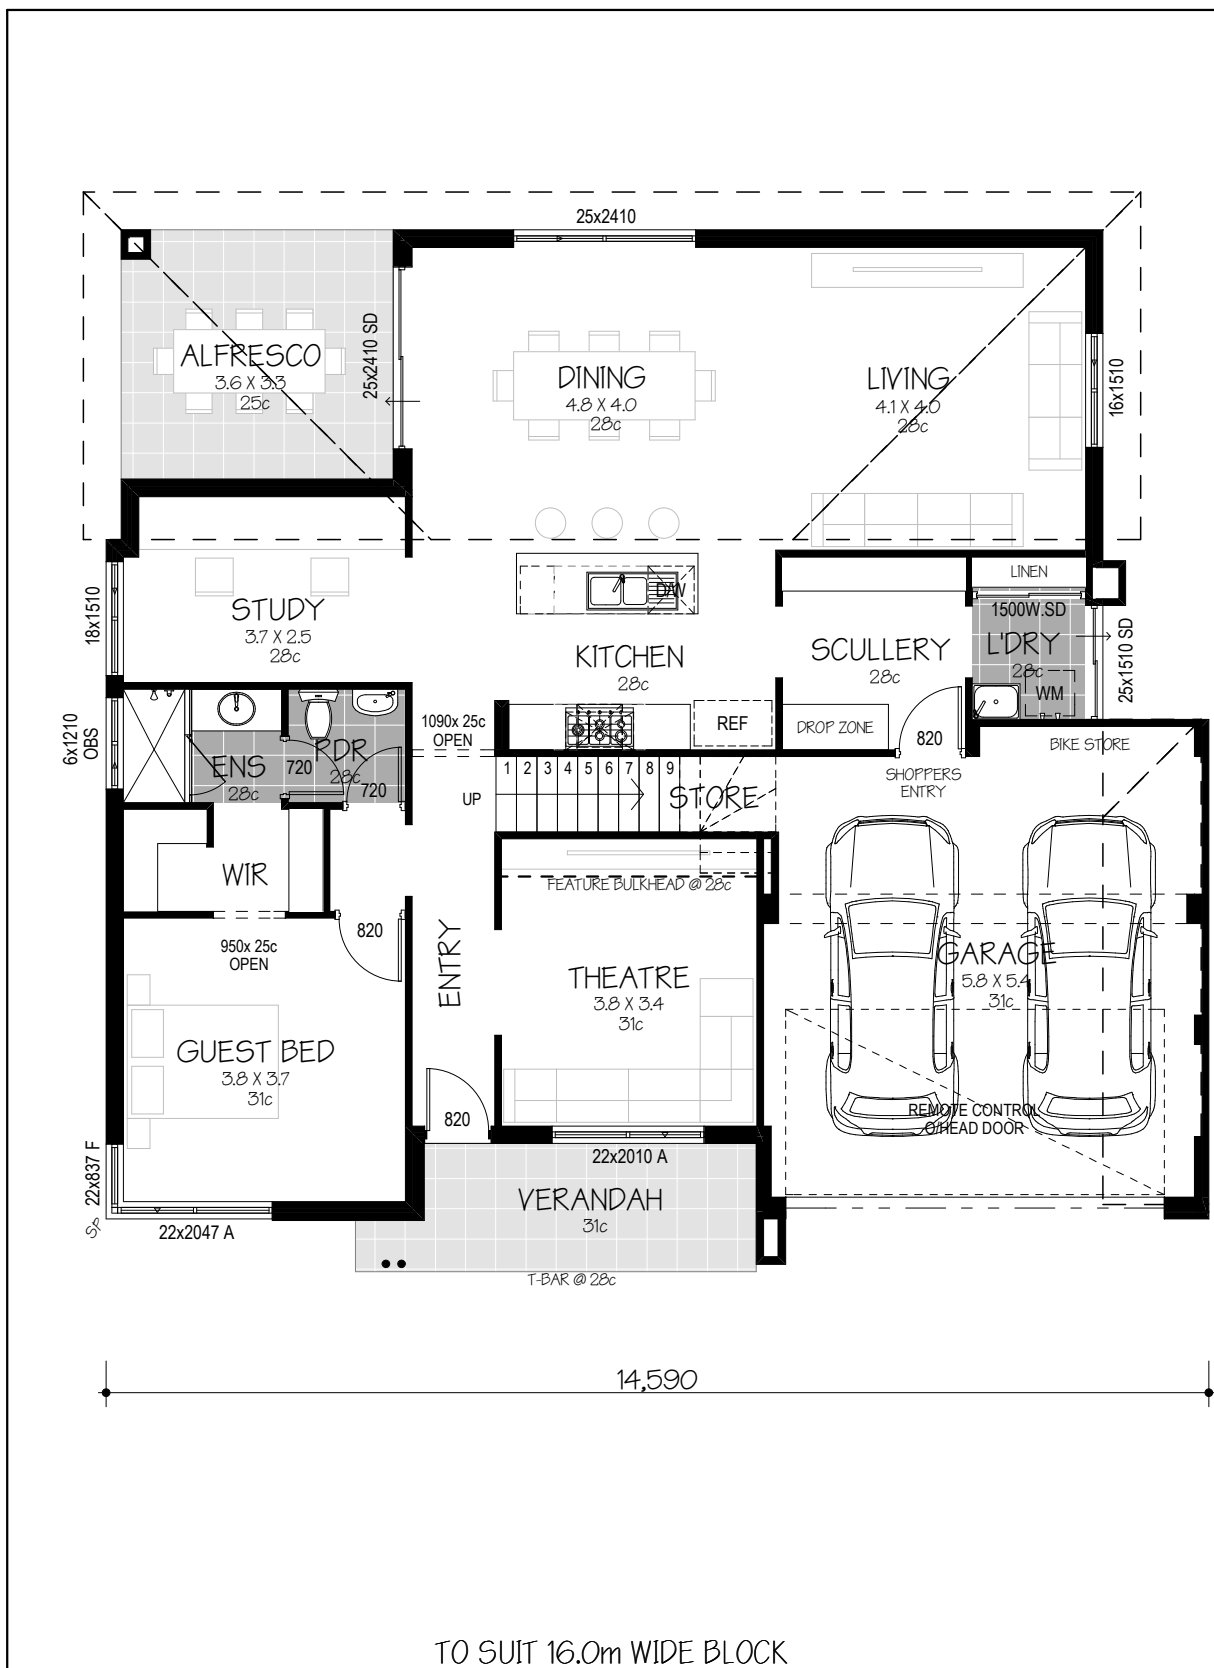

NAME	AREA
HOUSE (GF)	127.32
HOUSE (UF)	18.58
GARAGE	35.93
ALFRESCO	11.88
VERANDAH	8.12
	301.83 :

BROCHURE PLAN

THE BURANO - MODERN

TO SUIT 16.0m WIDE BLOCK

16.0m

NAME	AREA
HOUSE (GF)	127.32
HOUSE (UF)	18.58
GARAGE	35.93
ALFRESCO	11.88
VERANDAH	8.12
	301.83 :

FLOOR PLAN

THE BURANO-MODERN