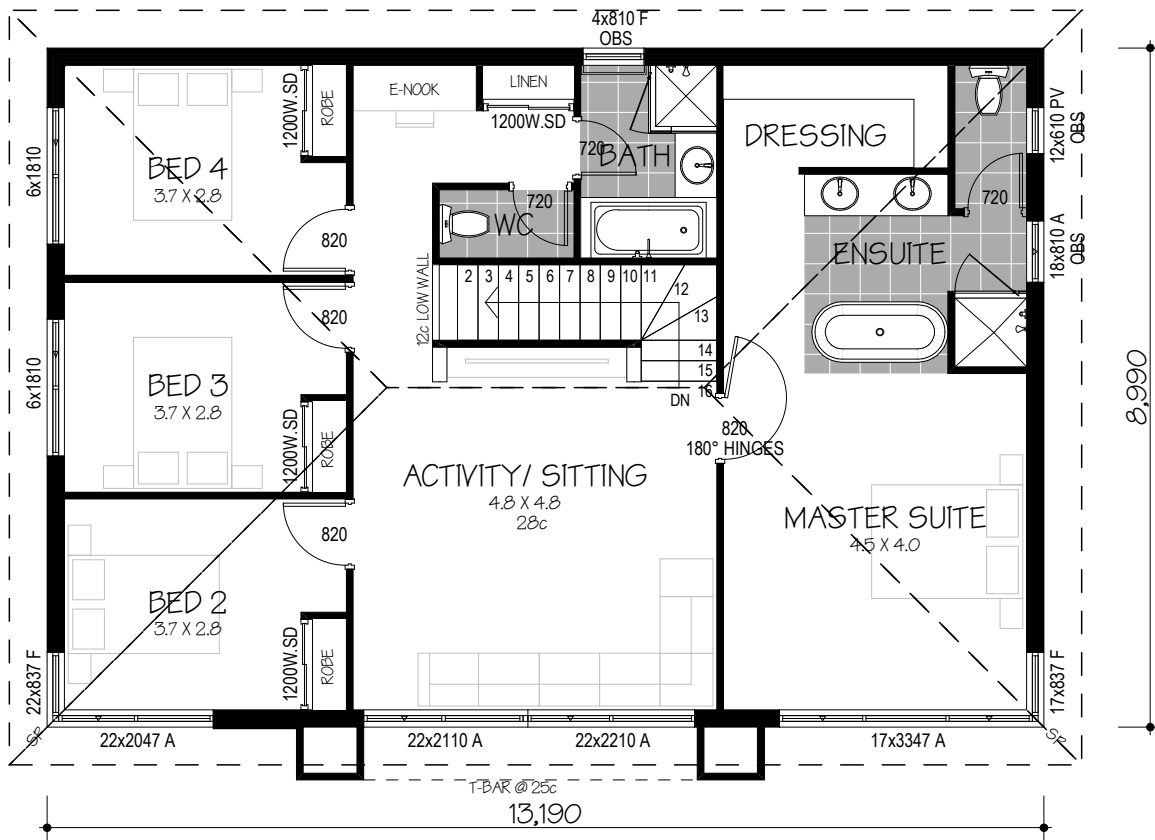

NAME	AREA
HOUSE (GF)	127.32
HOUSE (UF)	18.58
GARAGE	35.93
ALFRESCO	11.88
VERANDAH	8.12
	301.83 :

BROCHURE PLAN

THE BURANO - MODERN

TO SUIT 16.0m WIDE BLOCK

16.0m

NAME	AREA
HOUSE (GF)	127.32
HOUSE (UF)	18.58
GARAGE	35.93
ALFRESCO	11.88
VERANDAH	8.12
	301.83 :

FLOOR PLAN

THE BURANO-MODERN