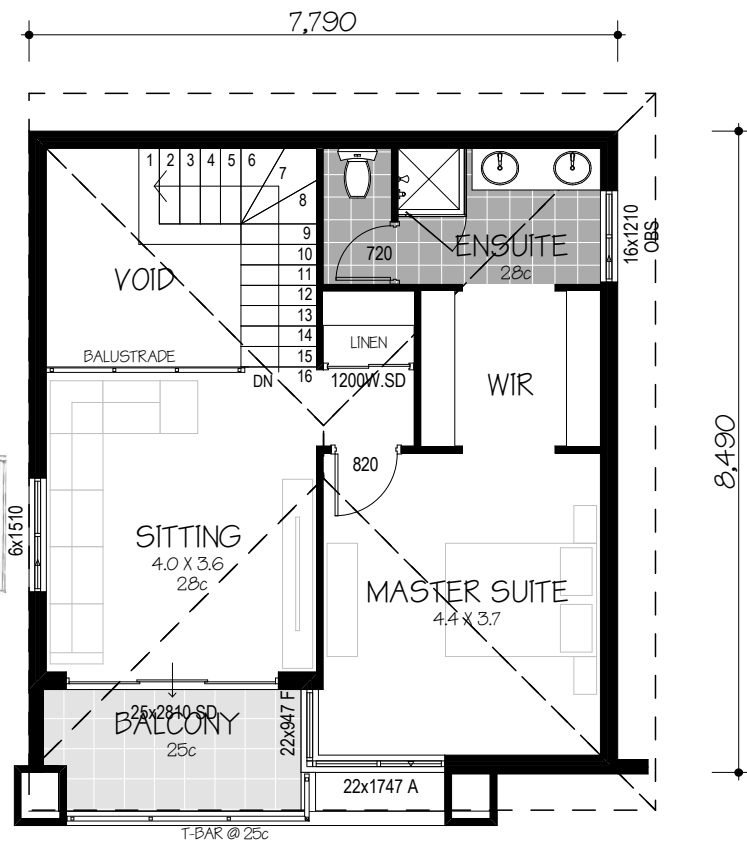

NAME	AREA
HOUSE (GF)	192.25
HOUSE (UF)	62.18
GARAGE	33.56
ALFRESCO	19.50
VERANDAH	5.96
BALCONY	5.37
	318.82 :

BROCHURE PLAN

THE BRASOV - MODERN

NAME	AREA
HOUSE (GF)	192.25
HOUSE (UF)	62.18
GARAGE	33.56
ALFRESCO	19.50
VERANDAH	5.96
BALCONY	5.37
	318.82

FLOOR PLAN

THE BRASOV - MODERN