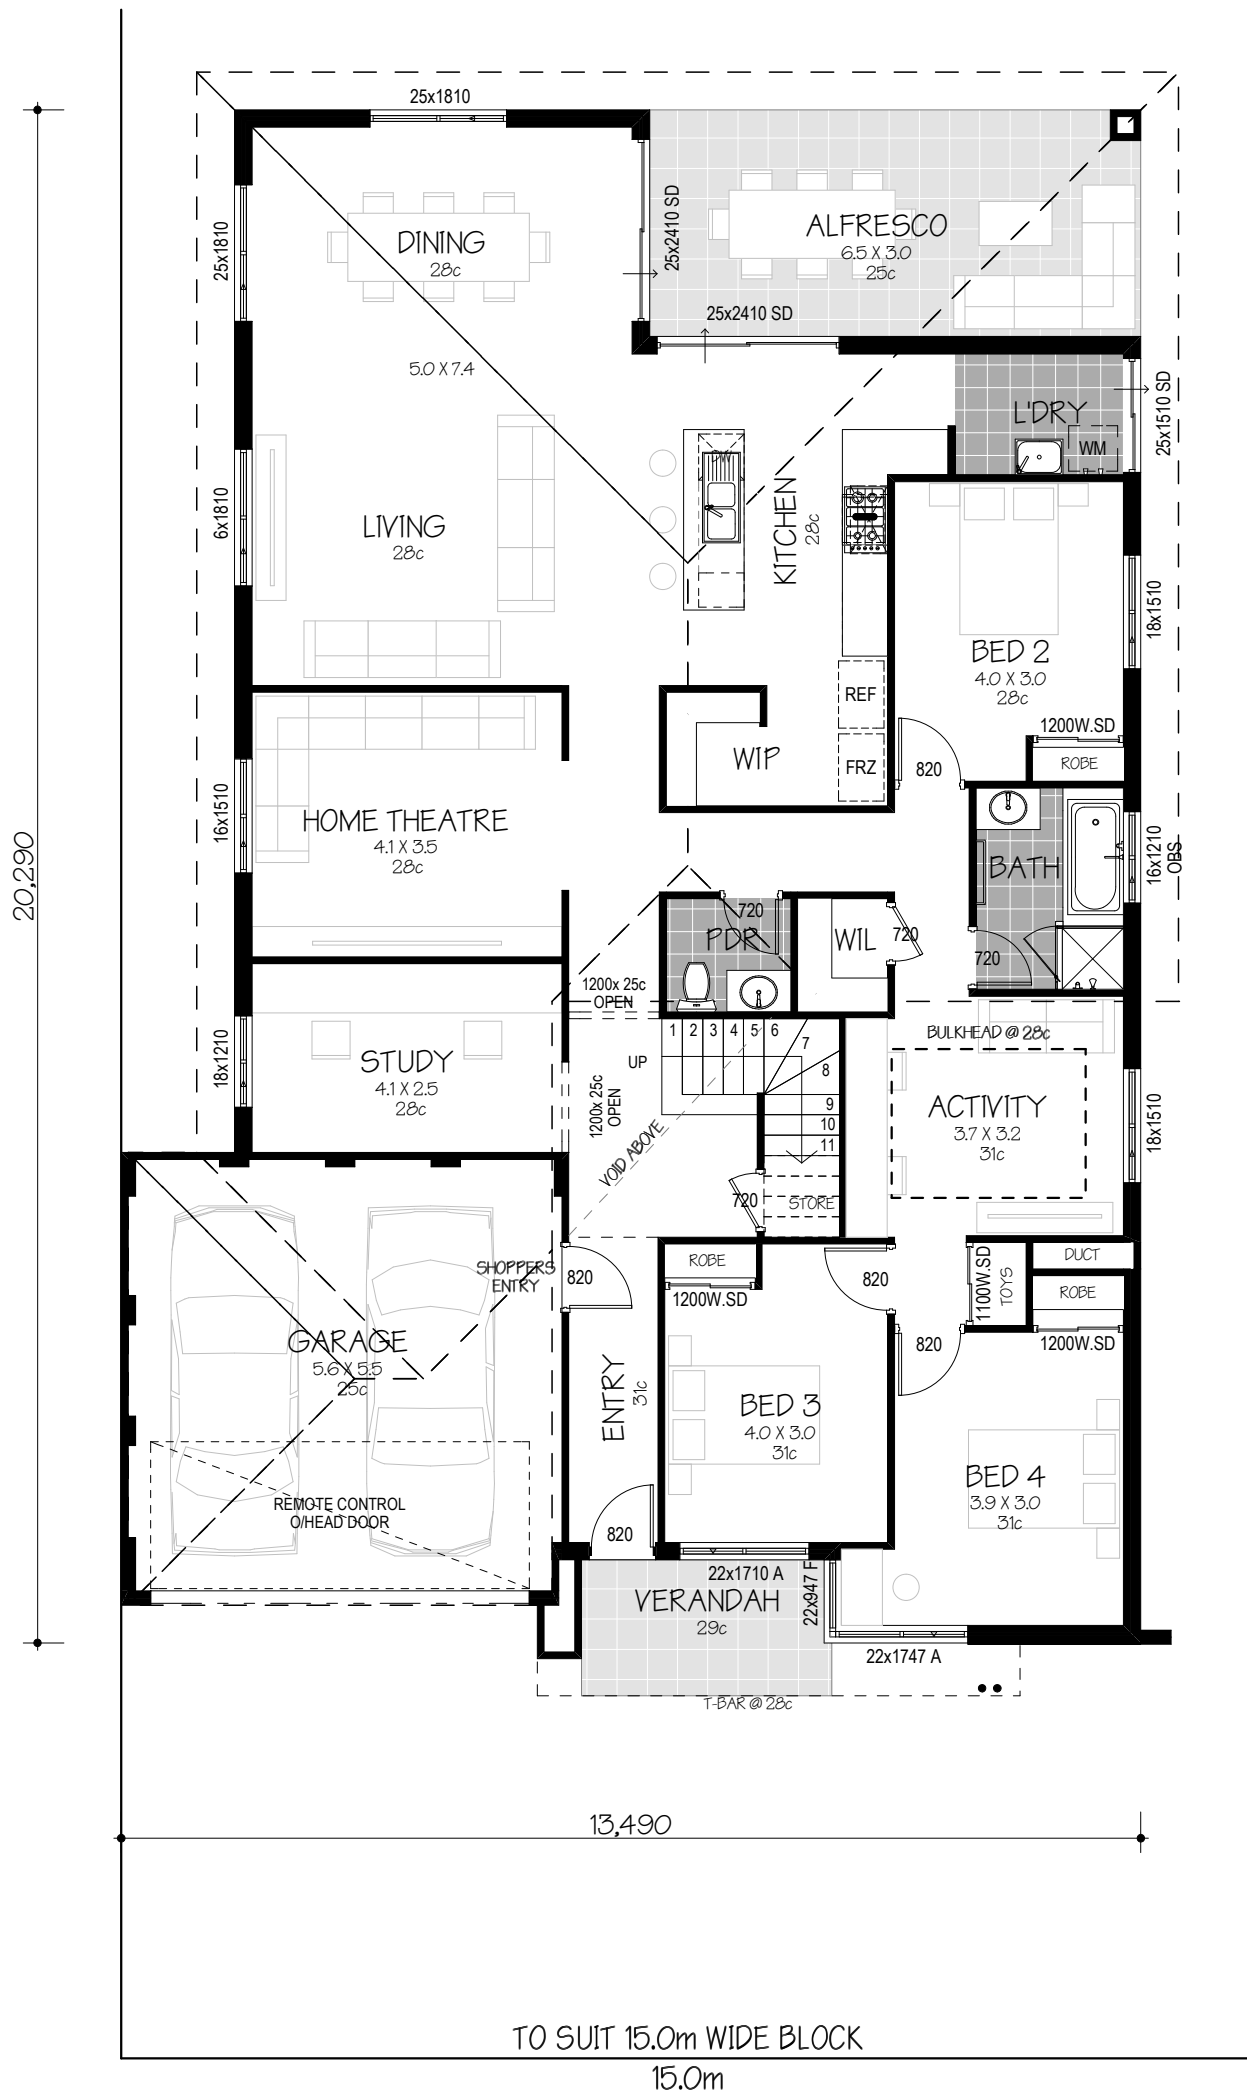

NAME	AREA
HOUSE (GF)	192.25
HOUSE (UF)	62.18
GARAGE	33.56
ALFRESCO	19.50
VERANDAH	5.96
BALCONY	5.37
	318.82 :

BROCHURE PLAN

THE BRASOV - MODERN

NAME	AREA
HOUSE (GF)	192.25
HOUSE (UF)	62.18
GARAGE	33.56
ALFRESCO	19.50
VERANDAH	5.96
BALCONY	5.37
	318.82

FLOOR PLAN

THE BRASOV - MODERN