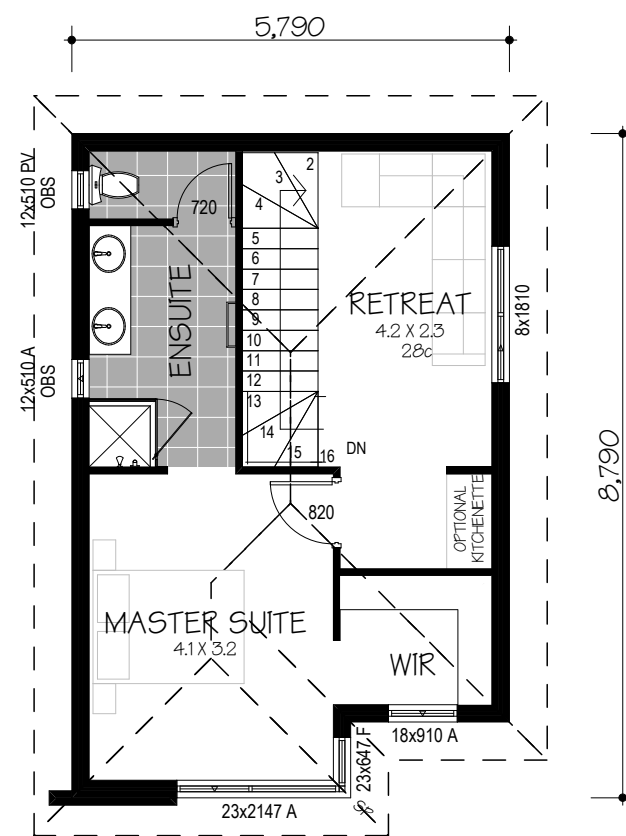

NAME	AREA
HOUSE (GF)	116.69
HOUSE (UF)	48.79
GARAGE	32.36
ALFRESCO	11.55
PORCH	0.81
	210.20 :

BROCHURE PLAN

THE AYDIN - MODERN

NAME	AREA
HOUSE (GF)	116.69
HOUSE (UF)	48.79
GARAGE	32.36
ALFRESCO	11.55
PORCH	0.81
	210.20 :