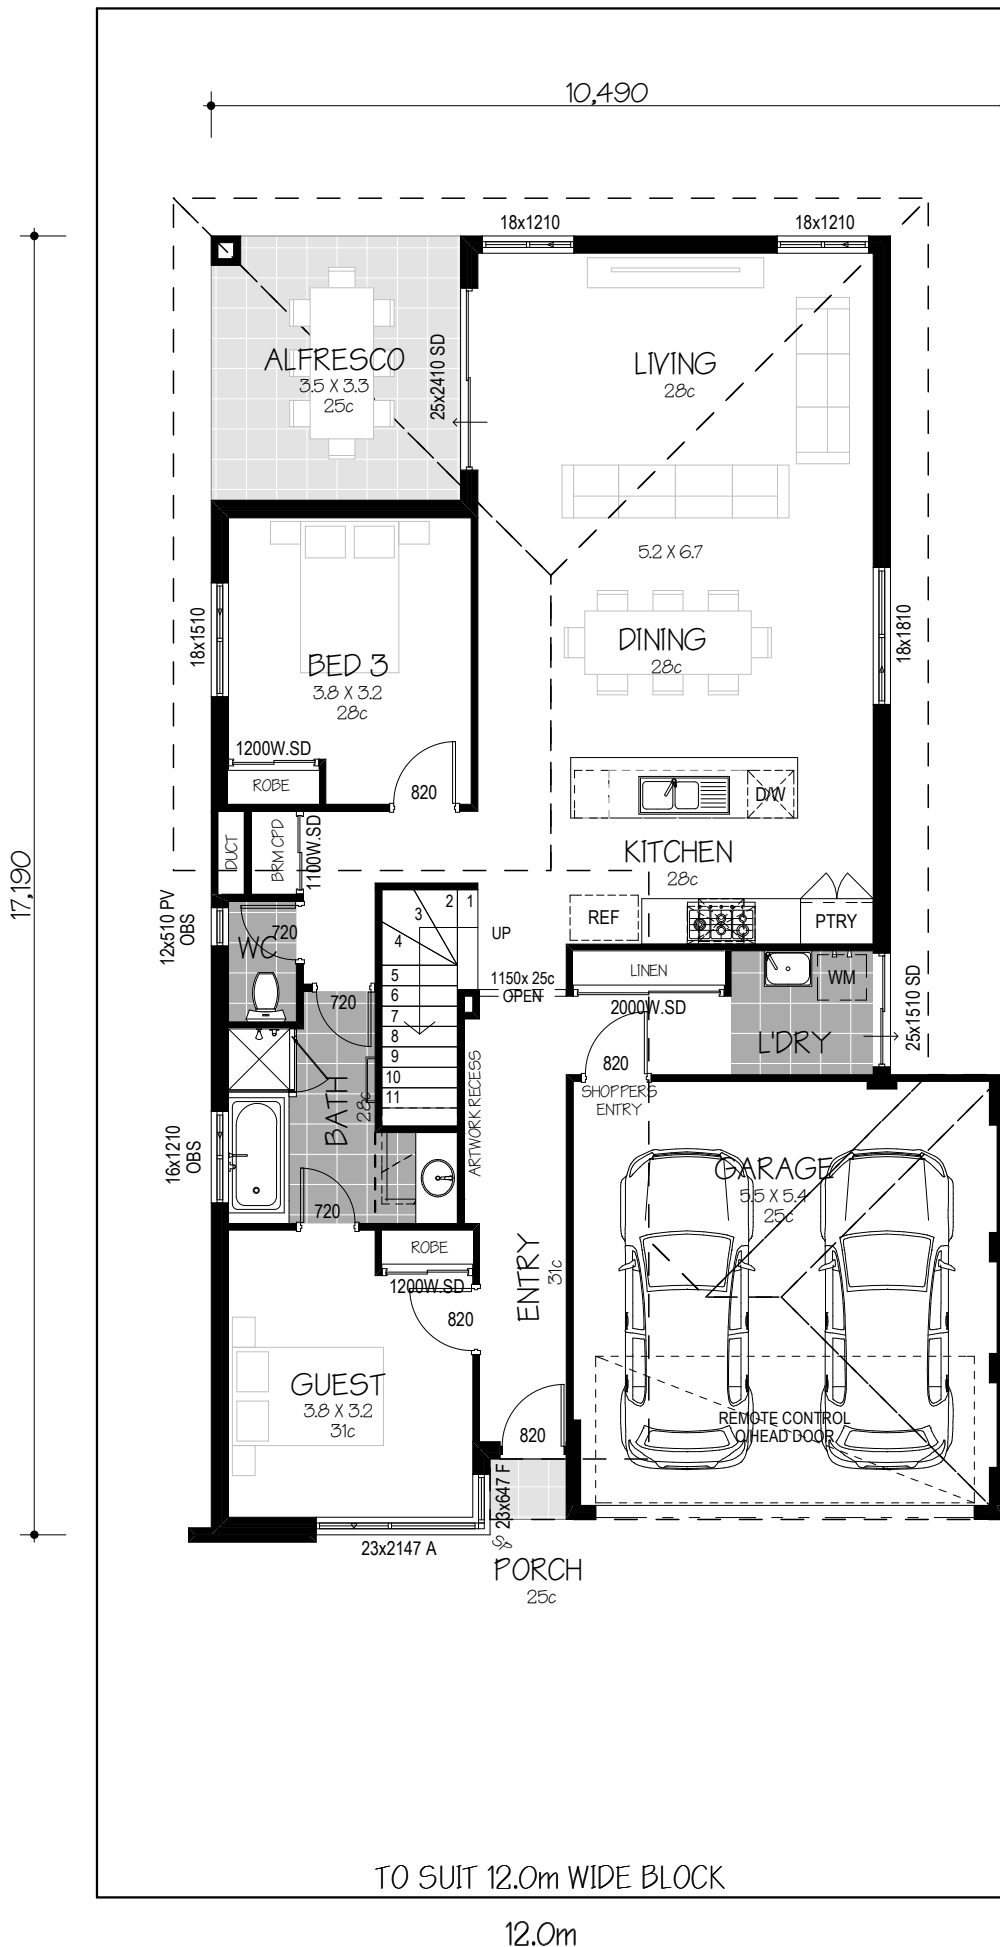

NAME	AREA
HOUSE (GF)	116.69
HOUSE (UF)	48.79
GARAGE	32.36
ALFRESCO	11.55
PORCH	0.81
	210.20 :

BROCHURE PLAN

THE AYDIN - MODERN

NAME	AREA
HOUSE (GF)	116.69
HOUSE (UF)	48.79
GARAGE	32.36
ALFRESCO	11.55
PORCH	0.81
	210.20 :